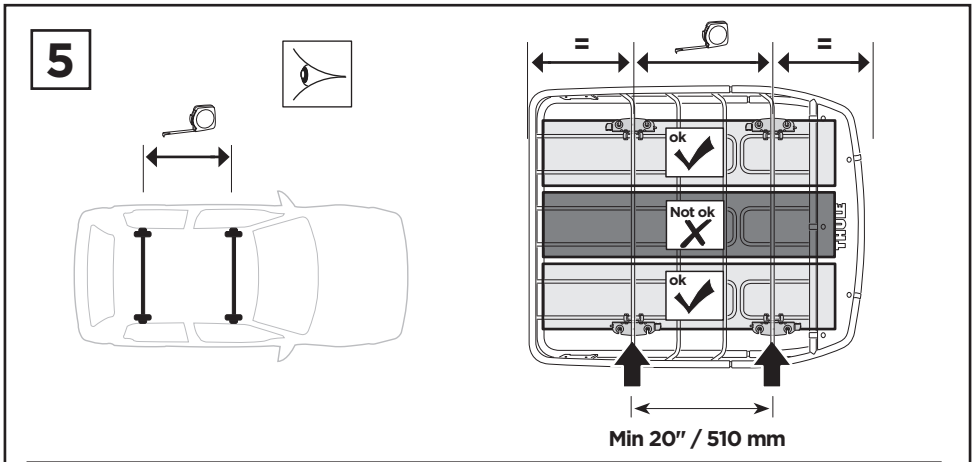

Thule Canyon XT 859XT

> Instructions

Carrier Basket

CITY CRASH
Complies with ISO norm

THULE WingBar/
AeroBlade

THULE AeroBar/
Rapid Aero

THULE SlideBar

THULE ProBar

THULE SquareBar

6a

 x4
  Ø12
 x4
 x4

Max 1/2" / 12 mm

Max 7/8" / 22 mm

**A****B**

3 Nm

C