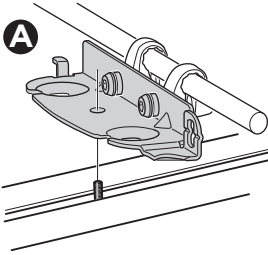

THULE SquareBar

6a

 x4
  Ø12
 x4
 x4

Max 1/2" / 12 mm

Max 7/8" / 22 mm

**A****B**

3 Nm

C

3 Nm

6b

 x4
 x4
 x4
 Ø12
 x8
 x8

Max 3 1/2" / 90 mm

1 5/8" / 40 mm

Min 5/8" / 15 mm
Max 1" / 25 mm

Max 3 1/2" / 90 mm

2" / 50 mm