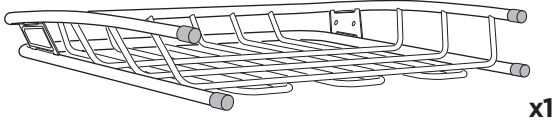

Thule Canyon XT 859XT

> Instructions

Carrier Basket

CITY CRASH
Complies with ISO norm

THULE WingBar/
AeroBlade

THULE AeroBar/
Rapid Aero

THULE SlideBar

THULE ProBar

THULE SquareBar

6a

 x4
  Ø12
 x4
 x4

Max 1/2" / 12 mm

Max 7/8" / 22 mm

**A****B**

3 Nm

C

3 Nm

6b

 x4
 x4
 x4
 Ø12
 x8
 x8

Max 3 1/2" / 90 mm

1 5/8" / 40 mm

Min 5/8" / 15 mm
Max 1" / 25 mm

Max 3 1/2" / 90 mm

2" / 50 mm

Min 1" / 25 mm
Max 1 3/8" / 35 mm

Max 3 1/2" / 90 mm

2 3/8" / 60 mm

Min 1 3/8" / 35 mm
Max 1 3/4" / 45 mm

3 Nm

3 Nm

7

 x4