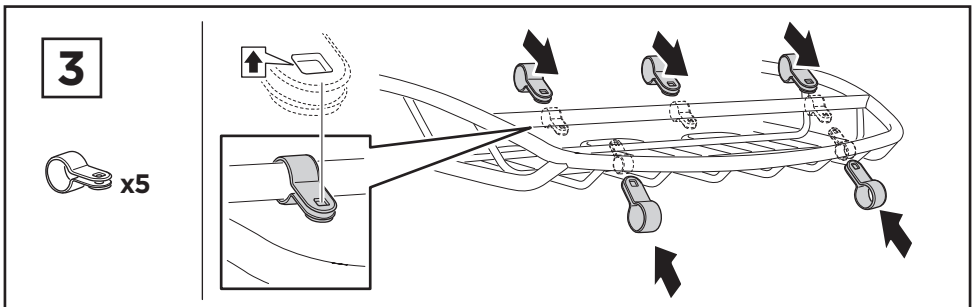

Thule Canyon XT 859XT

> Instructions

Carrier Basket

CITY CRASH
Complies with ISO norm

THULE WingBar/
AeroBlade

THULE AeroBar/
Rapid Aero

THULE SlideBar

THULE ProBar

THULE SquareBar

6a

 x4
  Ø12
 x4
 x4

Max 1/2" / 12 mm

Max 7/8" / 22 mm

**A****B**

3 Nm

C