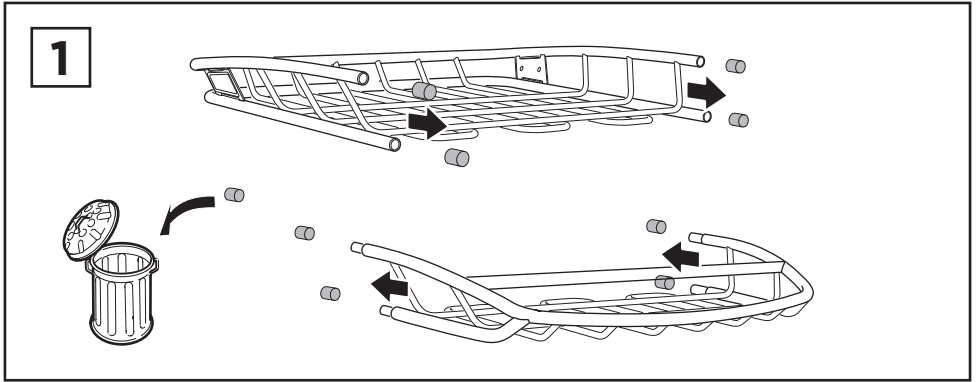

Thule Canyon XT 859XT

> Instructions

Carrier Basket

CITY CRASH
Complies with ISO norm

THULE WingBar/
AeroBlade

THULE AeroBar/
Rapid Aero

THULE SlideBar

THULE ProBar

THULE SquareBar

6a

 x4
  Ø12
 x4
 x4

Max 1/2" / 12 mm

Max 7/8" / 22 mm

**A****B**

3 Nm

C