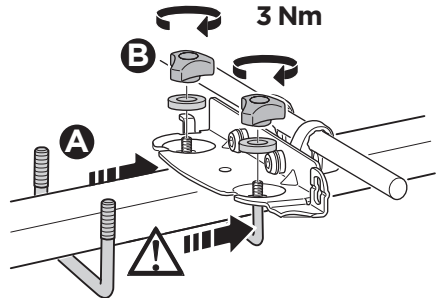

THULE SquareBar

6a

 x4
  Ø12
 x4
 x4

Max 1/2" / 12 mm

Max 7/8" / 22 mm

**A****B**

3 Nm

C

3 Nm

6b

 x4
 x4
 x4
 Ø12
 x8
 x8

Max 3 1/2" / 90 mm

1 5/8" / 40 mm

Min 5/8" / 15 mm
Max 1" / 25 mm

Max 3 1/2" / 90 mm

2" / 50 mm

Min 1" / 25 mm
Max 1 3/8" / 35 mm

Max 3 1/2" / 90 mm

2 3/8" / 60 mm

Min 1 3/8" / 35 mm
Max 1 3/4" / 45 mm

3 Nm

3 Nm

7

 x4