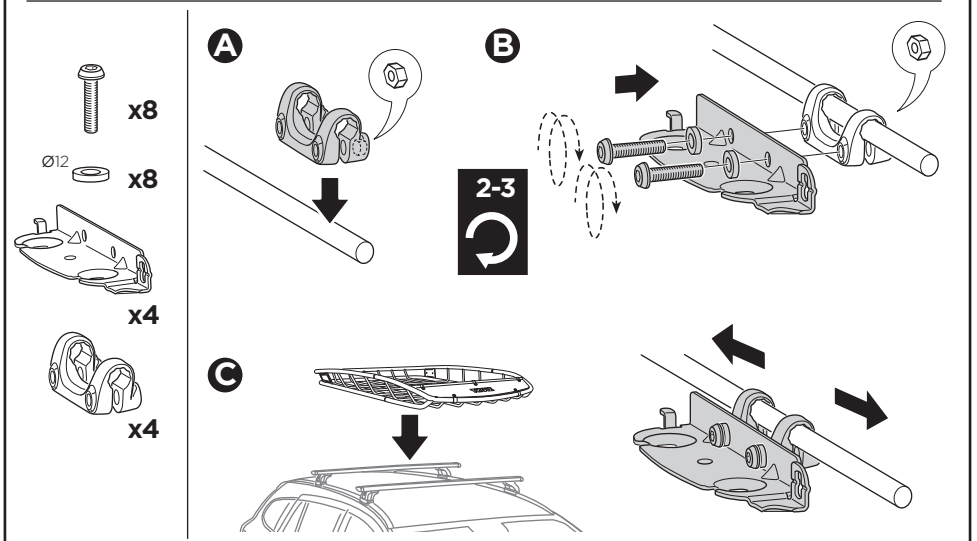

Thule Canyon XT 859XT

> Instructions

Carrier Basket

CITY CRASH
Complies with ISO norm

THULE WingBar/
AeroBlade

THULE AeroBar/
Rapid Aero

THULE SlideBar

THULE ProBar

THULE SquareBar

6a

 x4
  Ø12
 x4
 x4

Max 1/2" / 12 mm

Max 7/8" / 22 mm

**A****B**

3 Nm

C

3 Nm

6b

 x4
 x4
 x4
 Ø12
 x8
 x8

Max 3 1/2" / 90 mm

1 5/8" / 40 mm

Min 5/8" / 15 mm
Max 1" / 25 mm

Max 3 1/2" / 90 mm

2" / 50 mm

Min 1" / 25 mm
Max 1 3/8" / 35 mm

Max 3 1/2" / 90 mm

2 3/8" / 60 mm

Min 1 3/8" / 35 mm
Max 1 3/4" / 45 mm

3 Nm

3 Nm

7

 x4