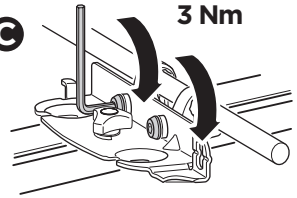

THULE SquareBar

6a

 x4
  Ø12
 x4
 x4

Max 1/2" / 12 mm

Max 7/8" / 22 mm

**A****B**

3 Nm

C

3 Nm

6b

 x4
 x4
 x4
 Ø12
 x8
 x8

Max 3 1/2" / 90 mm

1 5/8" / 40 mm

Min 5/8" / 15 mm
Max 1" / 25 mm

Max 3 1/2" / 90 mm

2" / 50 mm