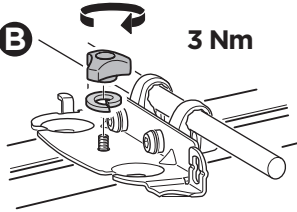

THULE SquareBar

6a

 x4
  Ø12
 x4
 x4

Max 1/2" / 12 mm

Max 7/8" / 22 mm

**A****B**

3 Nm

C

3 Nm

6b

 x4
 x4
 x4
 Ø12
 x8
 x8

Max 3 1/2" / 90 mm

1 5/8" / 40 mm

Min 5/8" / 15 mm
Max 1" / 25 mm

Max 3 1/2" / 90 mm

2" / 50 mm

Min 1" / 25 mm
Max 1 3/8" / 35 mm

Max 3 1/2" / 90 mm

2 3/8" / 60 mm

Min 1 3/8" / 35 mm
Max 1 3/4" / 45 mm

3 Nm

3 Nm

7

 x4