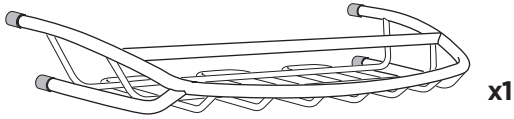

Thule Canyon XT 859XT

> Instructions

Carrier Basket

CITY CRASH
Complies with ISO norm

THULE WingBar/
AeroBlade

THULE AeroBar/
Rapid Aero

THULE SlideBar

THULE ProBar

THULE SquareBar

6a

 x4
  Ø12
 x4
 x4

Max 1/2" / 12 mm

Max 7/8" / 22 mm

**A****B**

3 Nm

C

3 Nm

6b

 x4
 x4
 x4
 Ø12
 x8
 x8

Max 3 1/2" / 90 mm

1 5/8" / 40 mm

Min 5/8" / 15 mm
Max 1" / 25 mm

Max 3 1/2" / 90 mm

2" / 50 mm