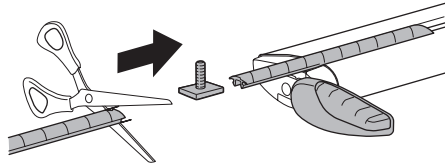

Thule Canyon XT 859XT

> Instructions

Carrier Basket

CITY CRASH
Complies with ISO norm

THULE WingBar/
AeroBlade

THULE AeroBar/
Rapid Aero

THULE SlideBar

THULE ProBar

THULE SquareBar

6a

 x4
  Ø12
 x4
 x4

Max 1/2" / 12 mm

Max 7/8" / 22 mm

**A****B**

3 Nm

C

3 Nm

6b

 x4
 x4
 x4
 Ø12
 x8
 x8

Max 3 1/2" / 90 mm

1 5/8" / 40 mm

Min 5/8" / 15 mm
Max 1" / 25 mm

Max 3 1/2" / 90 mm

2" / 50 mm