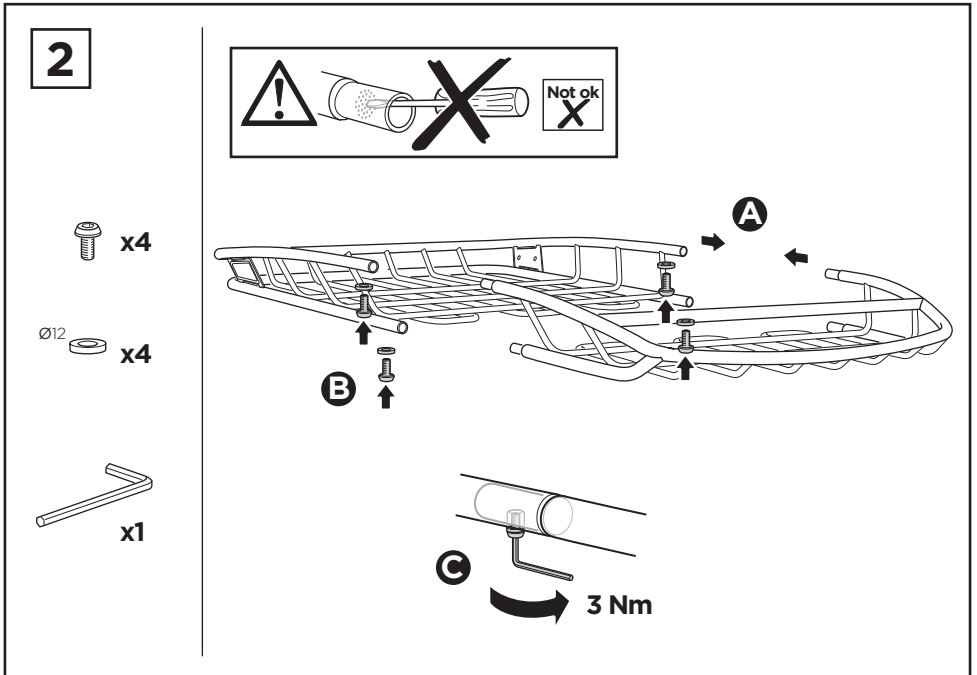

Thule Canyon XT 859XT

> Instructions

Carrier Basket

CITY CRASH
Complies with ISO norm

THULE WingBar/
AeroBlade

THULE AeroBar/
Rapid Aero

THULE SlideBar

THULE ProBar

THULE SquareBar

6a

 x4
  Ø12
 x4
 x4

Max 1/2" / 12 mm

Max 7/8" / 22 mm

**A****B**

3 Nm

C

3 Nm

6b

 x4
 x4
 x4
 Ø12
 x8
 x8

Max 3 1/2" / 90 mm

1 5/8" / 40 mm

Min 5/8" / 15 mm
Max 1" / 25 mm

Max 3 1/2" / 90 mm

2" / 50 mm

Min 1" / 25 mm
Max 1 3/8" / 35 mm

Max 3 1/2" / 90 mm

2 3/8" / 60 mm

Min 1 3/8" / 35 mm
Max 1 3/4" / 45 mm

3 Nm

3 Nm

7

 x4