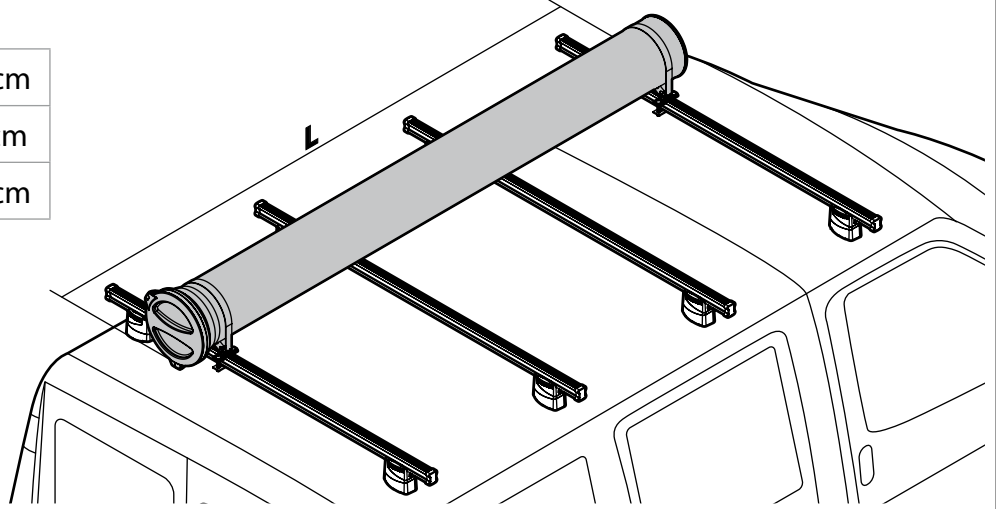

<b>N11050</b>	<b>T200</b>	L = 205 cm
<b>N11051</b>	<b>T300</b>	L = 305 cm
<b>N11052</b>	<b>T400</b>	L = 405 cm

**LADDER HOLDER STRAPS**

**N11065** U-5

**LADDER STEP ADAPTER**

**N11067** U-6

**EXTENSION ROLLER**