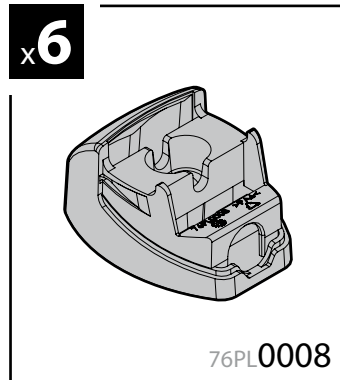

NORDRIVE®

TRANSPORT SOLUTIONS

Art. **N30413**

1 x Year