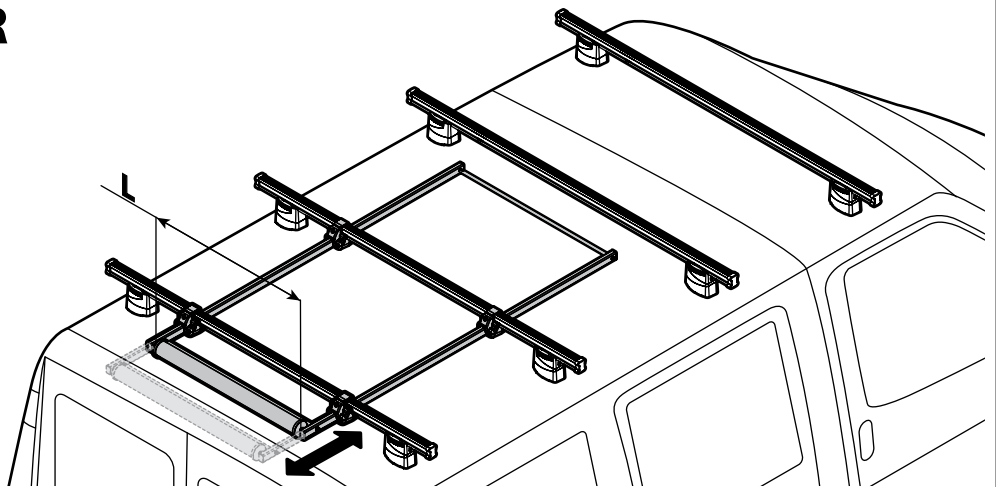

EXTENSION ROLLER

N11020	U-0	L = 64 cm
N11021	U-7	L = 96 cm

- (I) Lotto di produzione da comunicare per eventuali ricambi
- (GB) Production lot number to be communicated for any spare parts
- (F) Lot de production à communiquer pour toute pièce de rechange
- (D) Produktionscharge für eventuelle Ersatzteile
- (E) Lote de producción a comunicar por cualquier repuesto

Lot.

NORDRIVE®
TRANSPORT SOLUTIONS

NORDRIVE® is a registered trademark of
LAMPA S.p.A.
Via G. Rossa 53/55, 46019 Viadana (MN) ITALY
Tel. +39 0375 820700
UNI EN ISO 9001:2008 Certified Company
www.nordrive.it
www.lampa.it