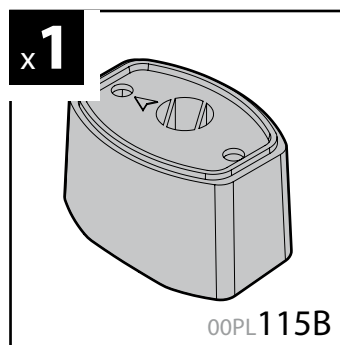

NORDRIVE®

TRANSPORT SOLUTIONS

Art. **N30413**

1 x Year