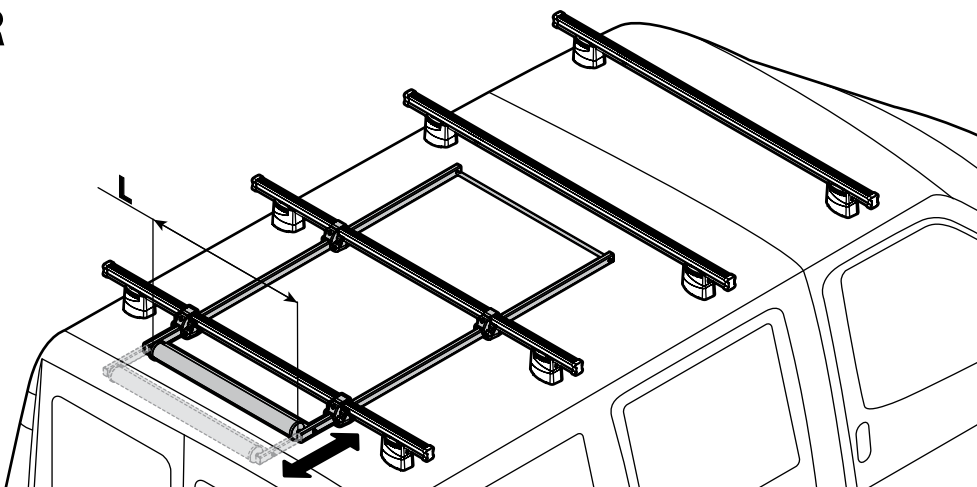

EXTENSION ROLLER

N11020	U-0	L = 64 cm
N11021	U-7	L = 96 cm

- (I) Lotto di produzione da comunicare per eventuali ricambi
- (GB) Production lot number to be communicated for any spare parts
- (F) Lot de production à communiquer pour toute pièce de rechange
- (D) Produktionscharge für eventuelle Ersatzteile
- (E) Lote de producción a comunicar por cualquier repuesto

Lot.

NORDRIVE®
TRANSPORT SOLUTIONS

NORDRIVE® is a registered trademark of
LAMPA S.p.A.
Via G. Rossa 53/55, 46019 Viadana (MN) ITALY
Tel. +39 0375 820700
UNI EN ISO 9001:2008 Certified Company
www.nordrive.it
www.lampa.it