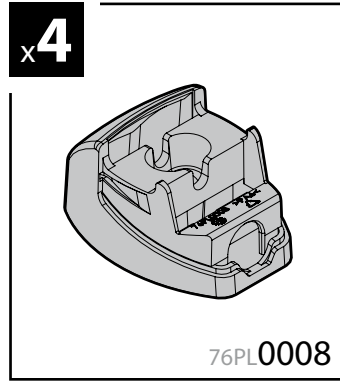

NORDRIVE®

TRANSPORT SOLUTIONS

Art. **N30362**

1 x Year