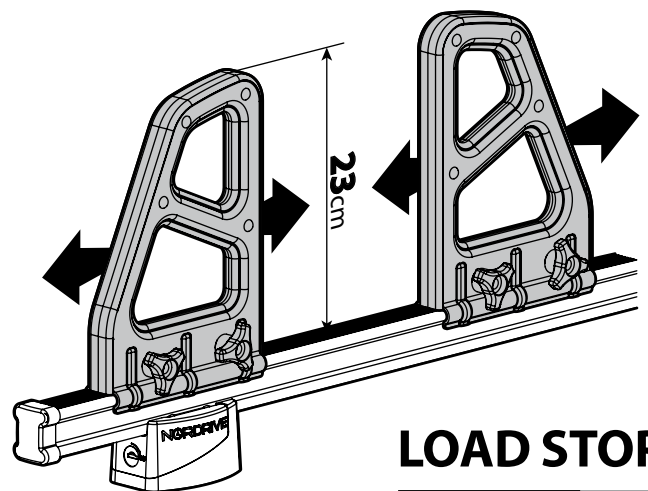

Acciaio / Steel

KARGO ROLLER

N11000	K-0	L = 64 cm
N11003	K-7	L = 96 cm

LOAD STOPS

N11001 K-1

LOAD STOPS

N11002 K-2

SPOILER