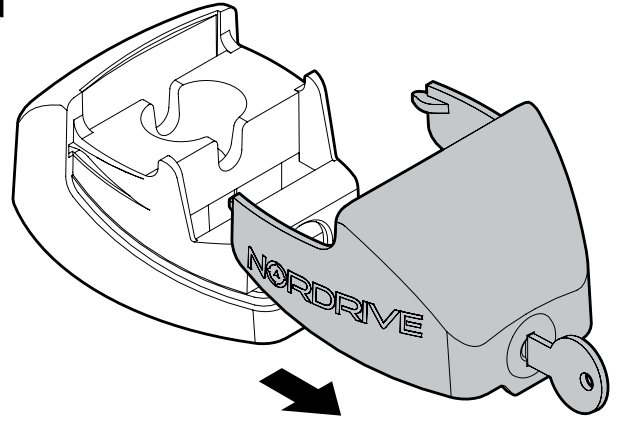

NORDRIVE®

TRANSPORT SOLUTIONS

Art. **N30362**

1 x Year