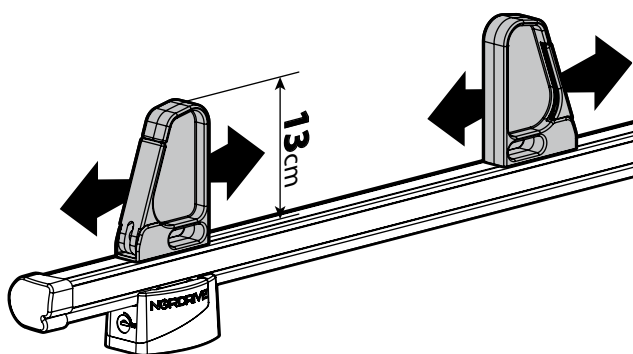

N11053	K-9	L = 95 cm
N11054	K-11	L = 110 cm

OPTIONALS PER / FOR / FÜR:

Kargo-Plus series

Alluminio / Aluminium

KARGO ROLLER

N11030 KP-0 L = 64 cm

N11034 KP-7 L = 96 cm

LOAD STOPS