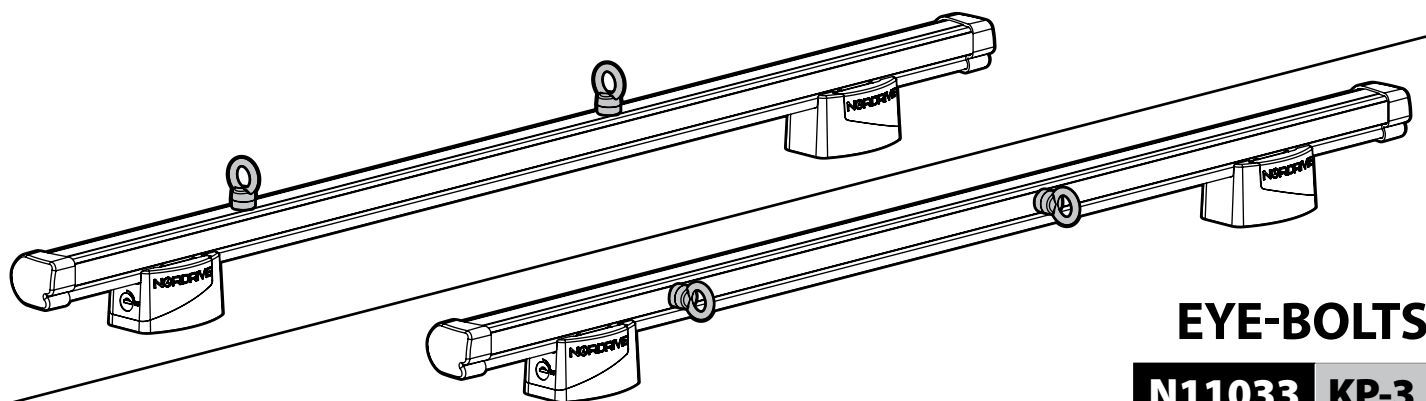

EYE-BOLTS

N11033 KP-3