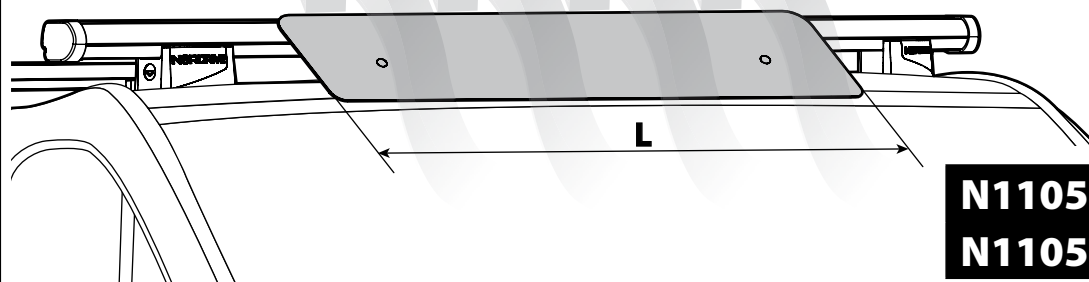

SPOILER

N11057 KP-9 L = 95 cm

N11058 KP-11 L = 110 cm