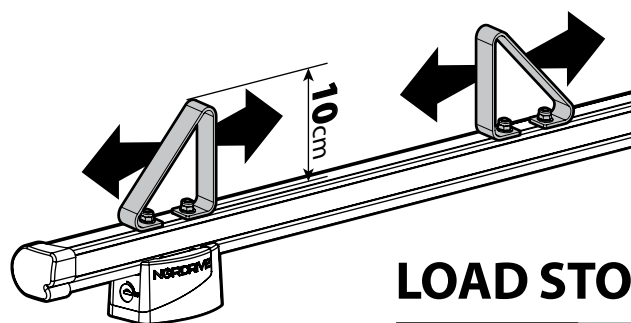

N11053	K-9	L = 95 cm
N11054	K-11	L = 110 cm

OPTIONALS PER / FOR / FÜR:

Kargo-Plus series

Alluminio / Aluminium

KARGO ROLLER

N11030 KP-0 L = 64 cm

N11034 KP-7 L = 96 cm

LOAD STOPS