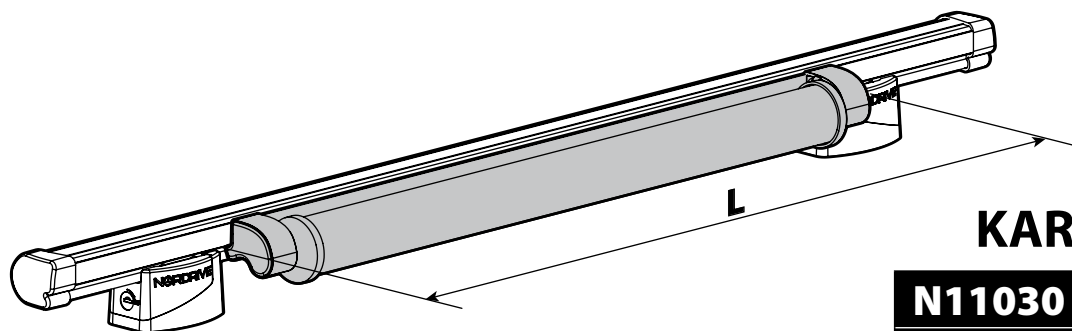

OPTIONALS PER / FOR / FÜR:

Kargo-Plus series

Alluminio / Aluminium

KARGO ROLLER

N11030 KP-0 L = 64 cm

N11034 KP-7 L = 96 cm