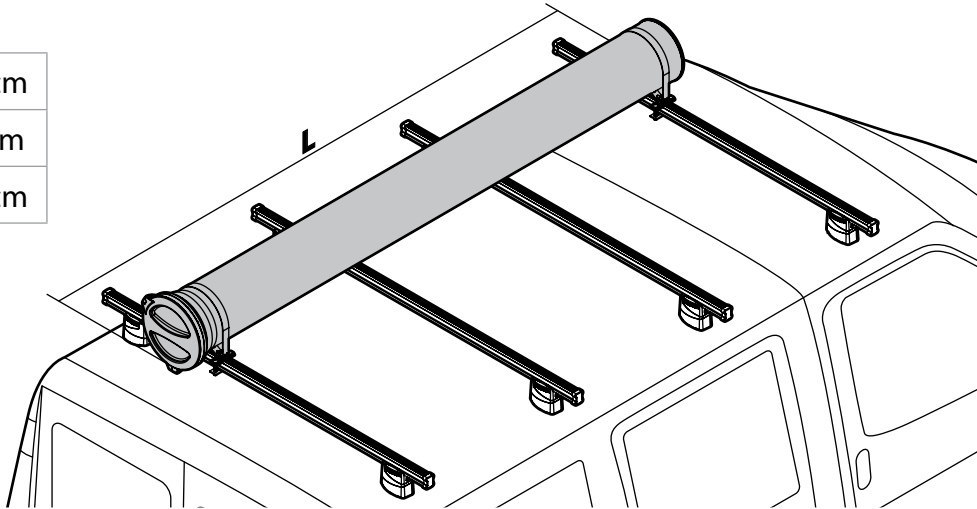

Acciaio / Steel

Kargo-Plus
series

Alluminio / Aluminium

KARGO-TUBE

N11050	T200	L = 205 cm
N11051	T300	L = 305 cm
N11052	T400	L = 405 cm

LADDER HOLDER STRAPS

N11065 U-5

LADDER STEP ADAPTER