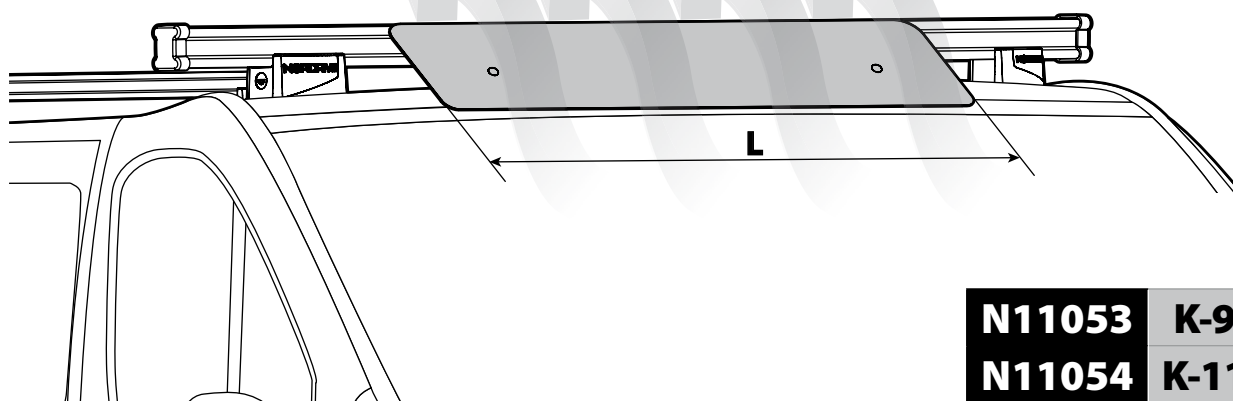

Acciaio / Steel

KARGO ROLLER

N11000	K-0	L = 64 cm
N11003	K-7	L = 96 cm

LOAD STOPS

N11001 K-1

LOAD STOPS

N11002 K-2

SPOILER