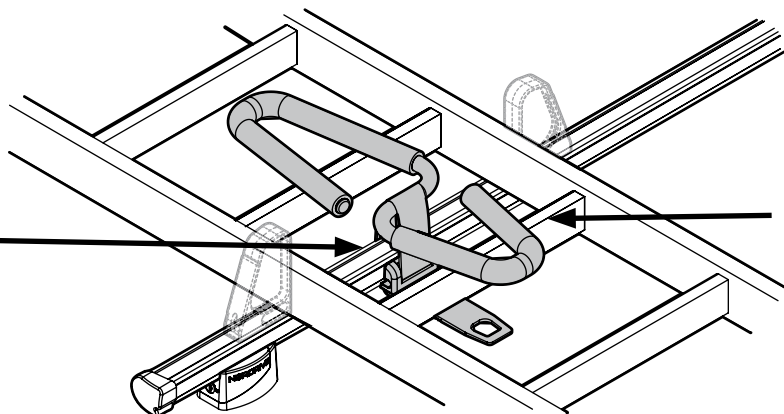

Acciaio / Steel

Kargo-Plus
series

Alluminio / Aluminium

KARGO-TUBE

N11050	T200	L = 205 cm
N11051	T300	L = 305 cm
N11052	T400	L = 405 cm

LADDER HOLDER STRAPS

N11065 U-5

LADDER STEP ADAPTER