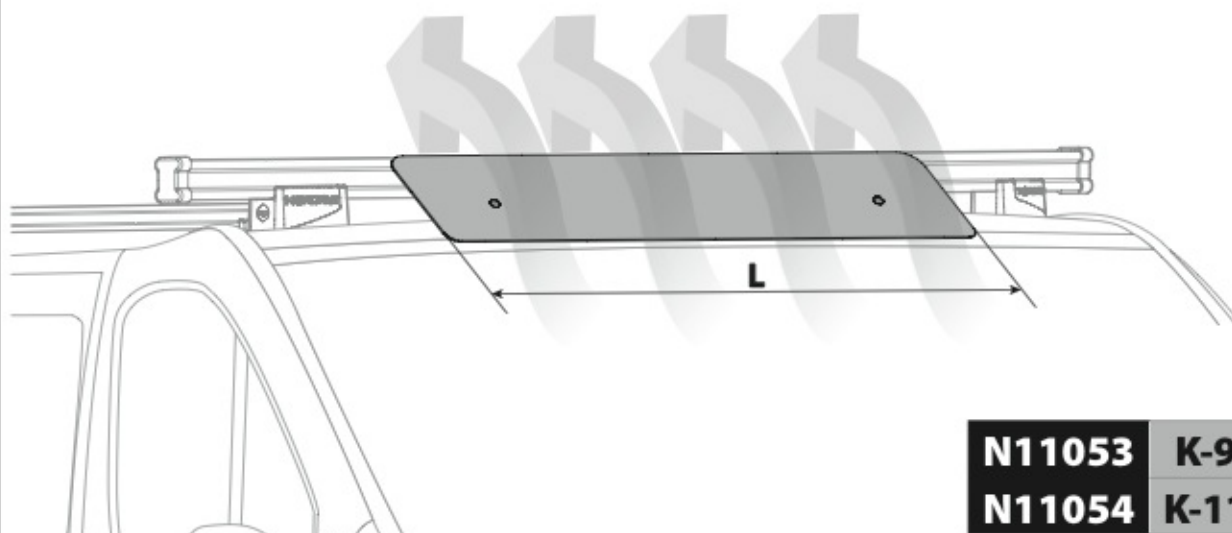

SPOILER

N11053	K-9	L = 95 cm
N11054	K-11	L = 110 cm