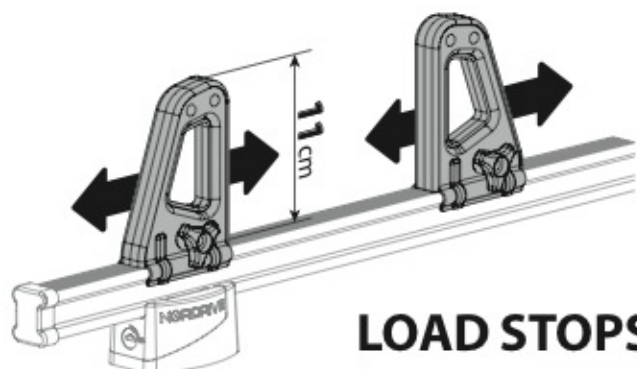

7

Kargo series

Acciaio / Steel

KARGO ROLLER

N11000	K-0	L = 64 cm
N11003	K-7	L = 96 cm

LOAD STOPS

N11001 K-1

LOAD STOPS