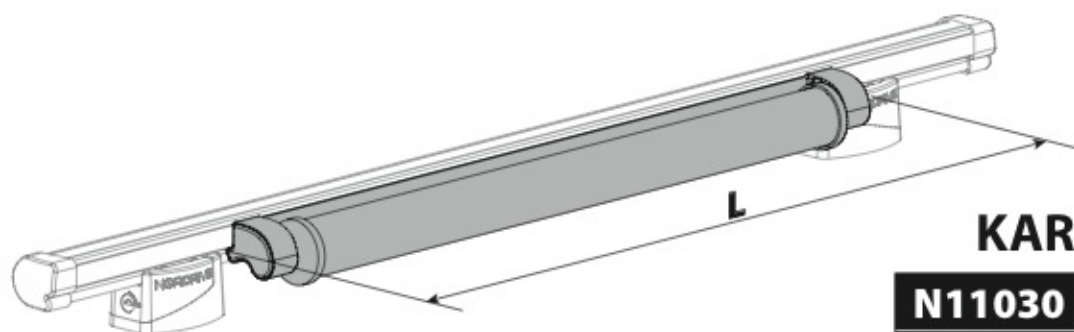

N11002 K-2

SPOILER

N11053	K-9	L = 95 cm
N11054	K-11	L = 110 cm

OPTIONALS PER / FOR / FÜR:

Kargo-Plus series

Alluminio / Aluminium

KARGO ROLLER

N11030 KP-0 L = 64 cm