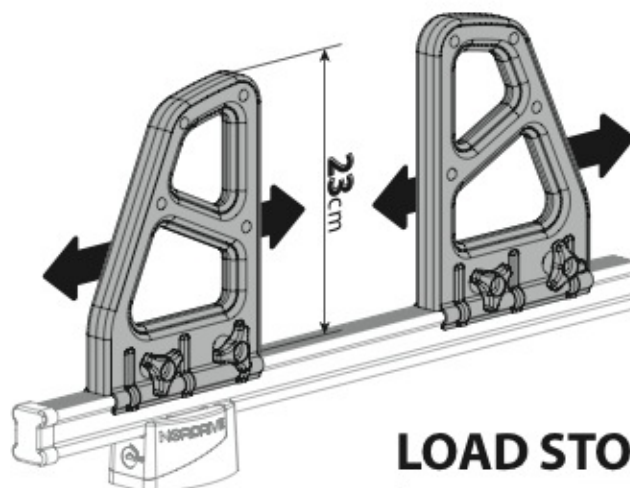

7

Kargo series

Acciaio / Steel

KARGO ROLLER

N11000	K-0	L = 64 cm
N11003	K-7	L = 96 cm

LOAD STOPS

N11001 K-1

LOAD STOPS