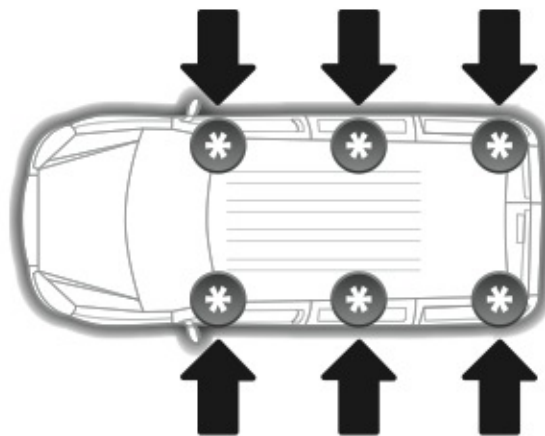

Kargo-Plus series

Alluminio / Aluminium

Art. **N10030** x3

NORDDRIVE[®]
TRANSPORT SOLUTIONS

max:
???kg

NORDRIVE®

TRANSPORT SOLUTIONS

Art. **N30343**