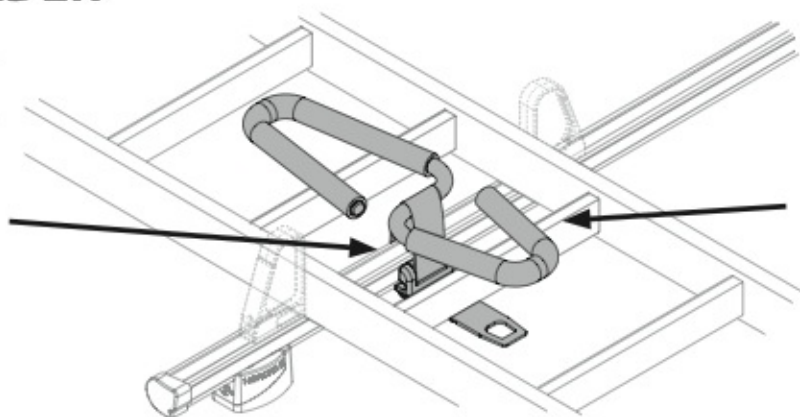

LADDER STEP ADAPTER

N11067 U-6