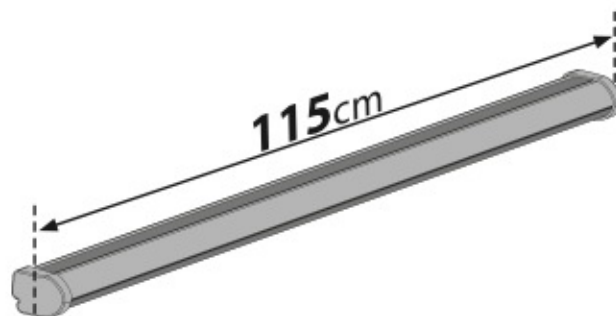

Kargo-Plus series

Alluminio / Aluminium

Art. **N10030** x3

NORDDRIVE®
TRANSPORT SOLUTIONS