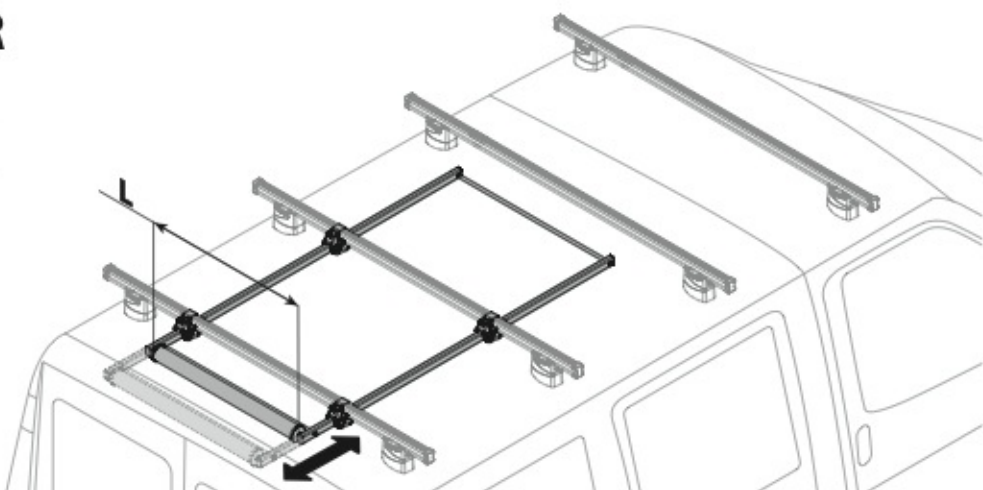

N11065 U-5

LADDER STEP ADAPTER

N11067 U-6

EXTENSION ROLLER

N11020	U-0	L = 64 cm
N11021	U-7	L = 96 cm

NORDRIVE[®]
TRANSPORT SOLUTIONS

is a registered trade mark of
LAMPA S.p.A.
46019 Viadana (MN) ITALY
Ditta certificata UNI EN ISO 9001:2008
www.nordrive.it
www.lampa.it