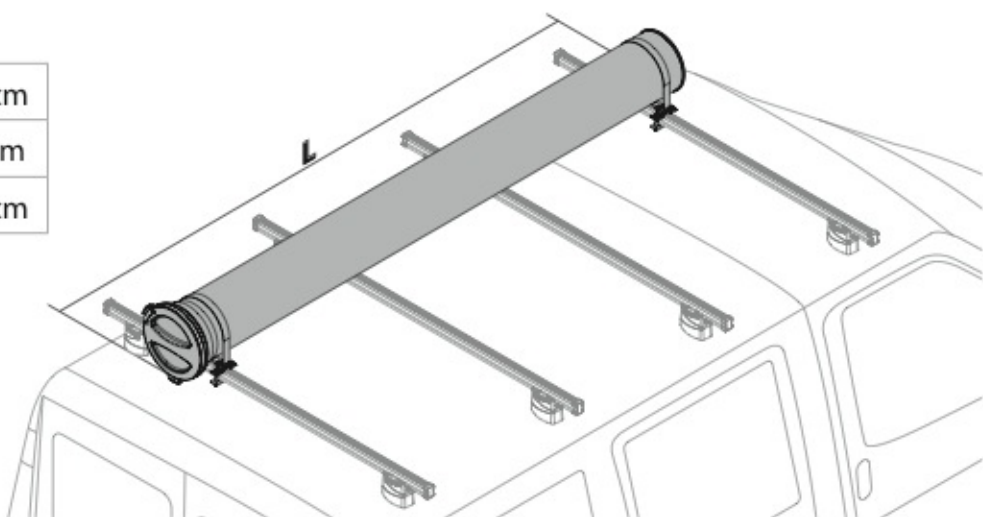

OPTIONALS PER / FOR / FÜR:

Kargo series

Acciaio / Steel

Kargo-Plus
series

Alluminio / Aluminium

KARGO TUBE

N11050	T200	L = 205 cm
N11051	T300	L = 305 cm
N11052	T400	L = 405 cm

LADDER HOLDER STRAPS