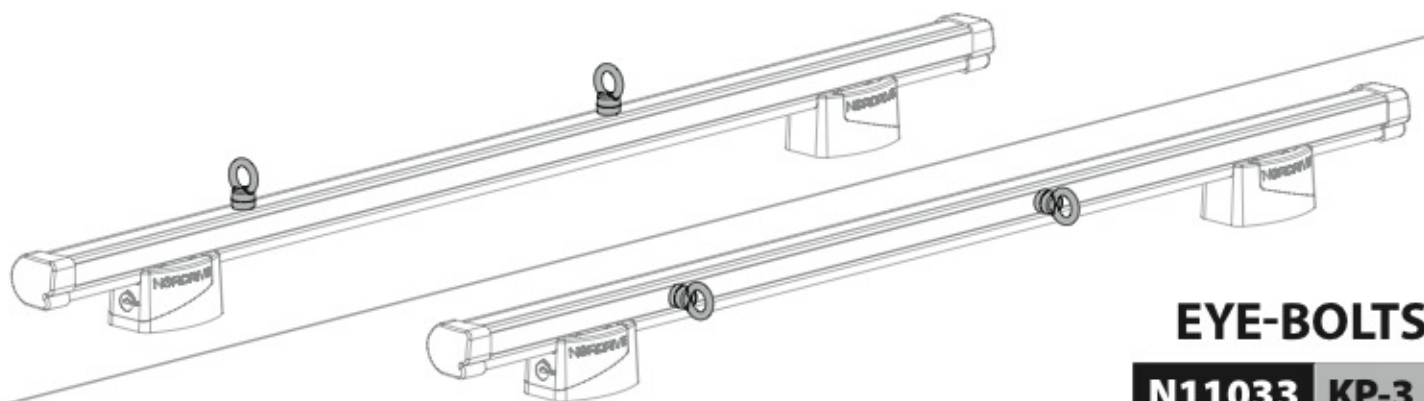

EYE-BOLTS

N11033 KP-3