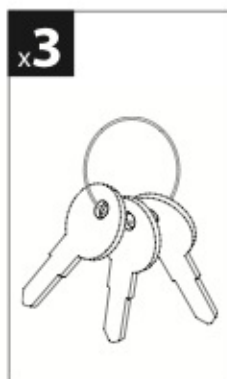

Kargo-Plus series

Alluminio / Aluminium

Art. **N10030** x3

NORDDRIVE[®]
TRANSPORT SOLUTIONS

max:
???kg

NORDRIVE®

TRANSPORT SOLUTIONS

Art. **N30343**