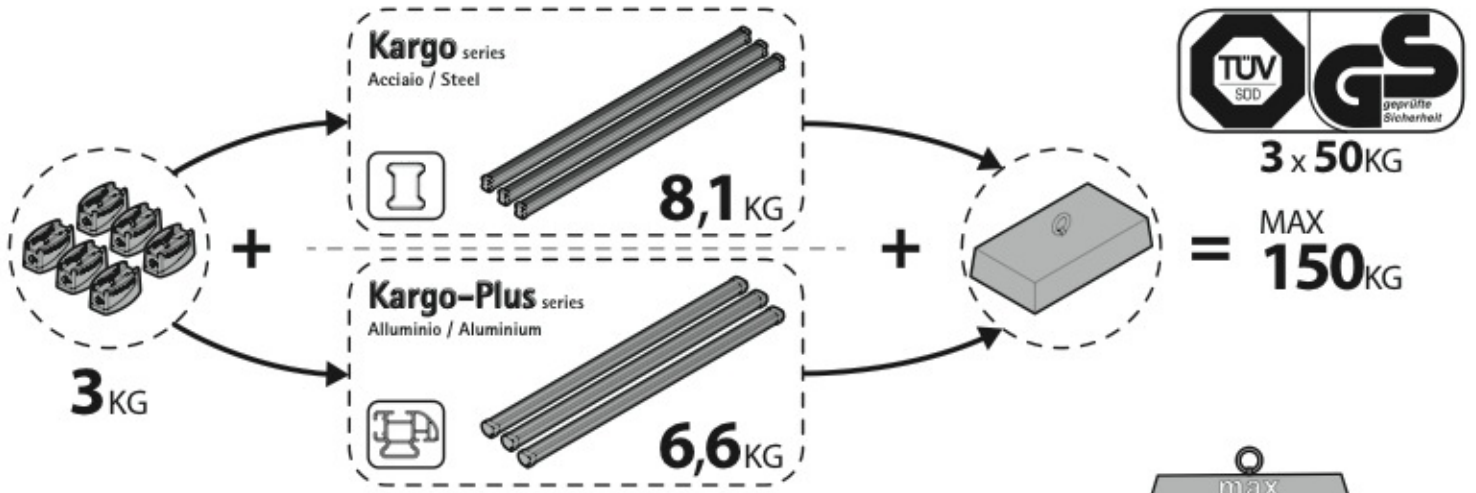

Kargo-Plus series

Alluminio / Aluminium

Art. **N10030** x3

NORDDRIVE[®]
TRANSPORT SOLUTIONS

max:
???kg

NORDRIVE®

TRANSPORT SOLUTIONS

Art. **N30343**