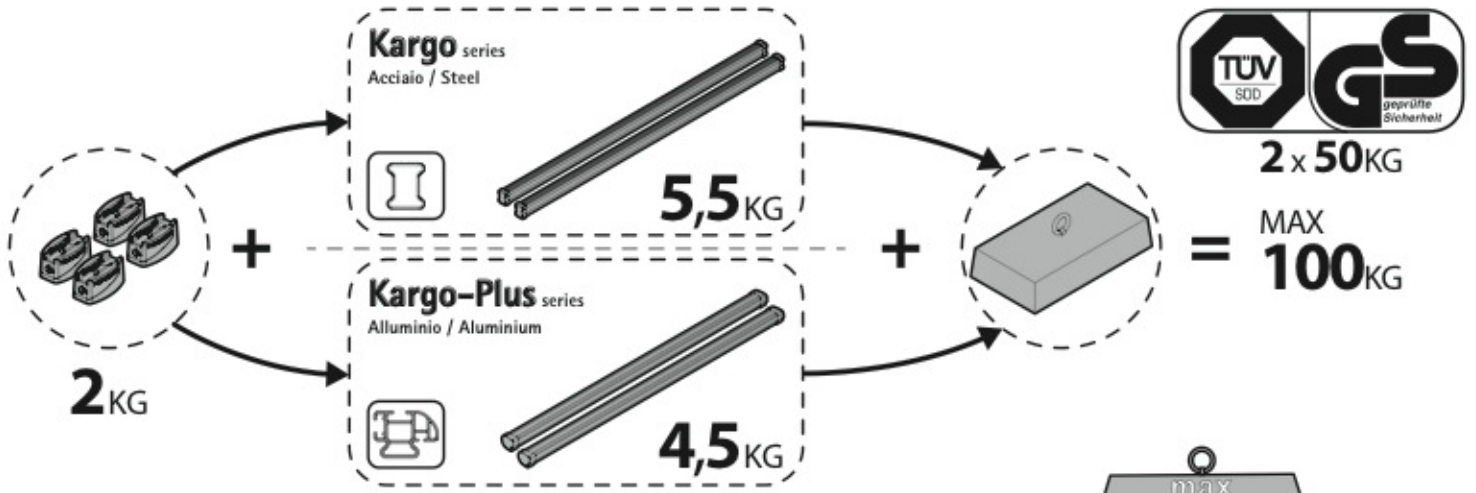

Kargo-Plus series

Alluminio / Aluminium

Art. **N10030** x2

NORDRIVE[®]
TRANSPORT SOLUTIONS

max: ???kg

NORDRIVE®

TRANSPORT SOLUTIONS

Art. **N30342**