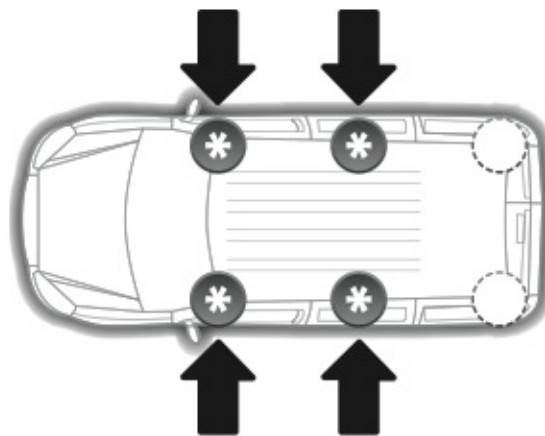

Kargo-Plus series

Alluminio / Aluminium

Art. **N10030** x2

NORDRIVE[®]
TRANSPORT SOLUTIONS

max: ???kg

NORDRIVE®

TRANSPORT SOLUTIONS

Art. **N30342**