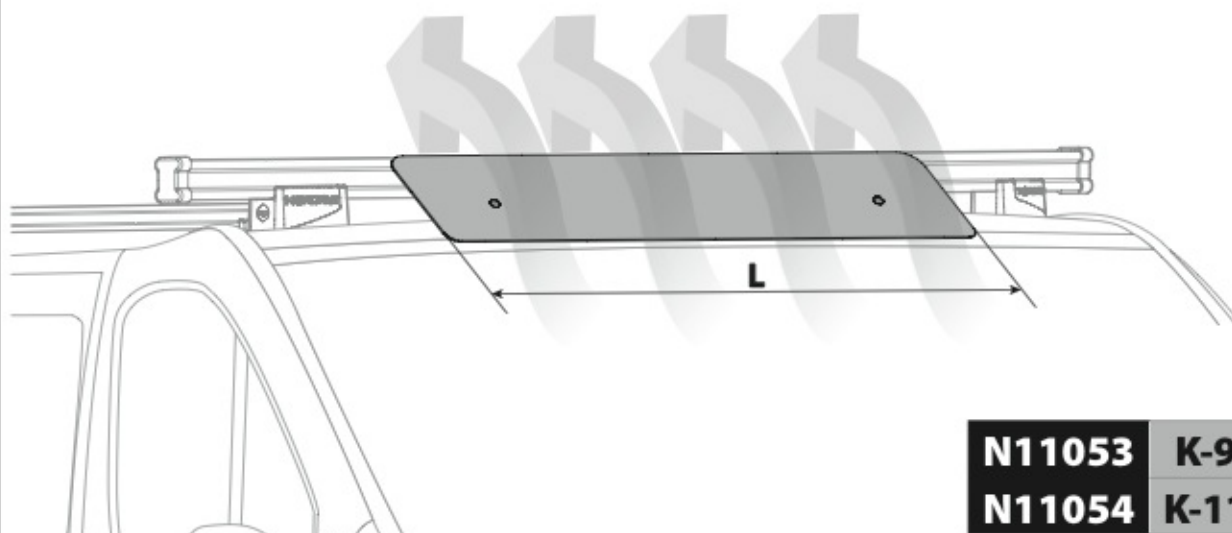

Acciaio / Steel

KARGO ROLLER

N11000	K-0	L = 64 cm
N11003	K-7	L = 96 cm

LOAD STOPS

N11001 K-1

LOAD STOPS

N11002 K-2

SPOILER