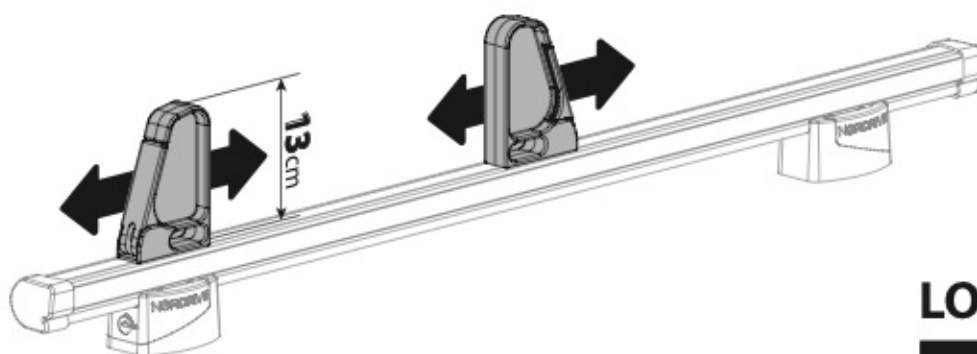

N11053	K-9	L = 95 cm
N11054	K-11	L = 110 cm

OPTIONALS PER / FOR / FÜR:

Kargo-Plus series

Alluminio / Aluminium

KARGO ROLLER

N11030 KP-0 L = 64 cm

N11034 KP-7 L = 96 cm

LOAD STOPS