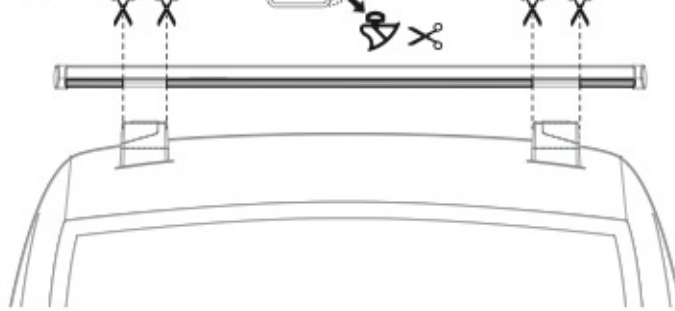

Kargo series

Acciaio / Steel

4

Kargo-Plus series

Alluminio / Aluminium

1

2

5