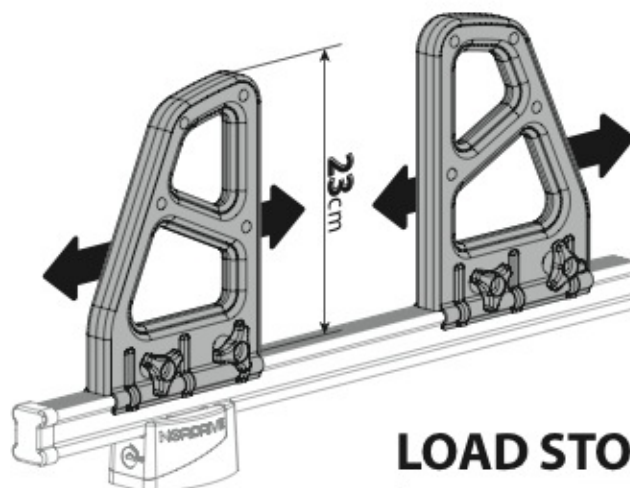

Acciaio / Steel

KARGO ROLLER

N11000	K-0	L = 64 cm
N11003	K-7	L = 96 cm

LOAD STOPS

N11001 K-1

LOAD STOPS

N11002 K-2

SPOILER