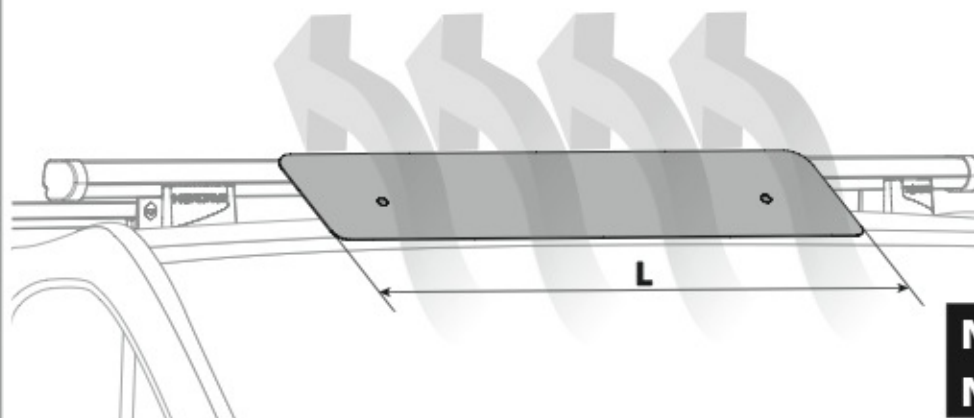

SPOILER

N11057 KP-9 L = 95 cm

N11058 KP-11 L = 110 cm