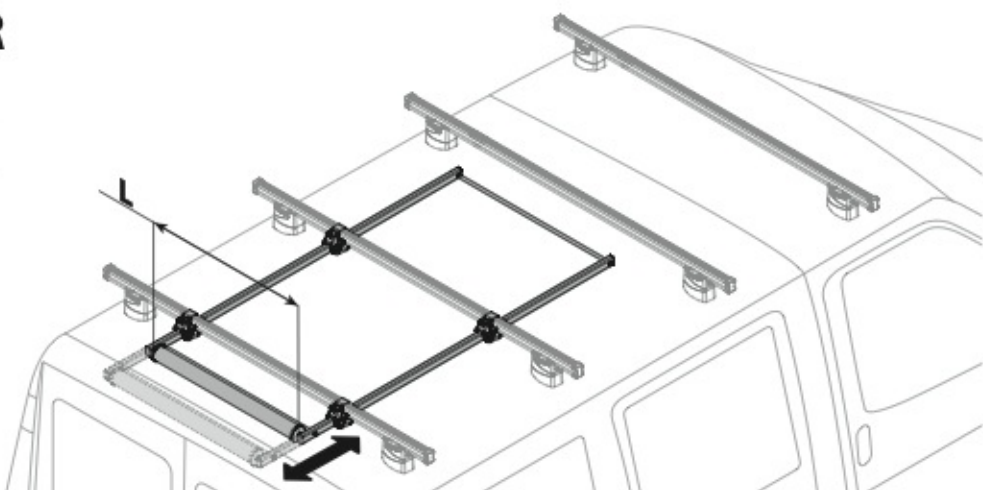

N11065 U-5

LADDER STEP ADAPTER

N11067 U-6

EXTENSION ROLLER

N11020 U-0 L = 64 cm

N11021 U-7 L = 96 cm

NORDDRIVE[®]
TRANSPORT SOLUTIONS

is a registered trade mark of
LAMPA S.p.A.
46019 Viadana (MN) ITALY
Ditta certificata UNI EN ISO 9001:2008
www.nordrive.it
www.lampa.it