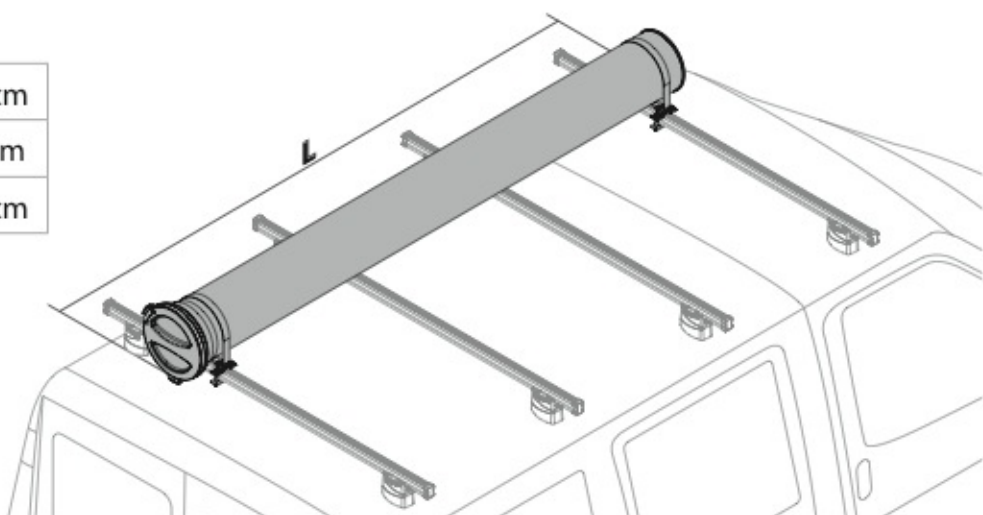

Acciaio / Steel

Kargo-Plus
series

Alluminio / Aluminium

KARGO TUBE

N11050 T200 L = 205 cm

N11051 T300 L = 305 cm

N11052 T400 L = 405 cm

LADDER HOLDER STRAPS