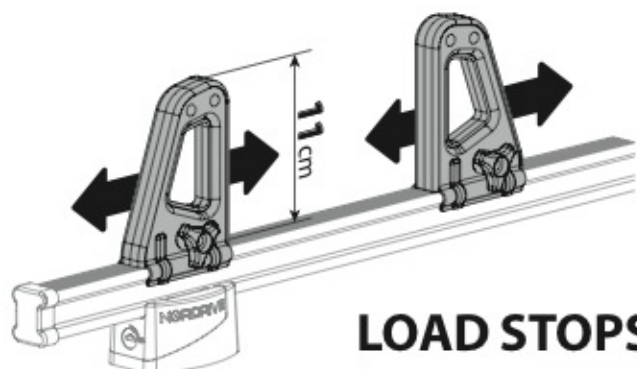

Acciaio / Steel

KARGO ROLLER

N11000	K-0	L = 64 cm
N11003	K-7	L = 96 cm

LOAD STOPS

N11001 K-1

LOAD STOPS

N11002 K-2

SPOILER