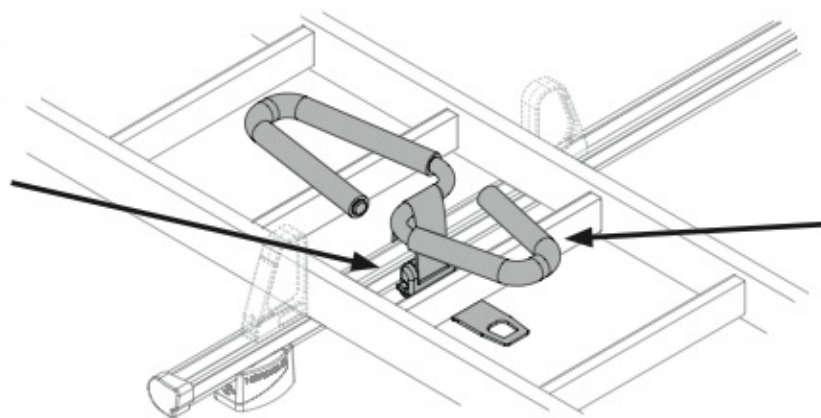

KP-11

L = 110 cm

SPOILER

LADDER HOLDER STRAPS

N11065

U-5

Acciaio
Steel

Alluminio
Aluminium