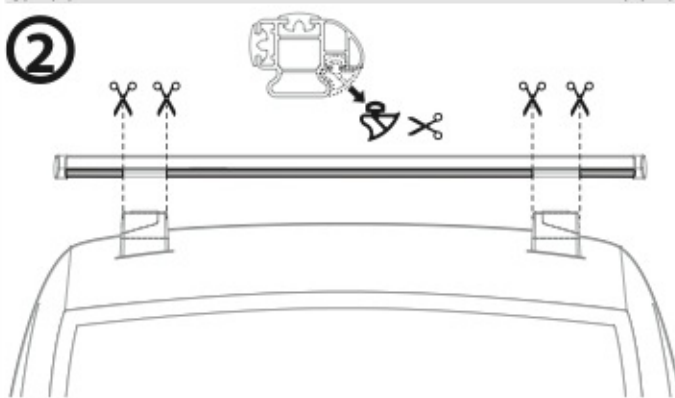

Kargo series

Acciaio / Steel

4

Kargo-Plus series

Alluminio / Aluminium

1

2

5