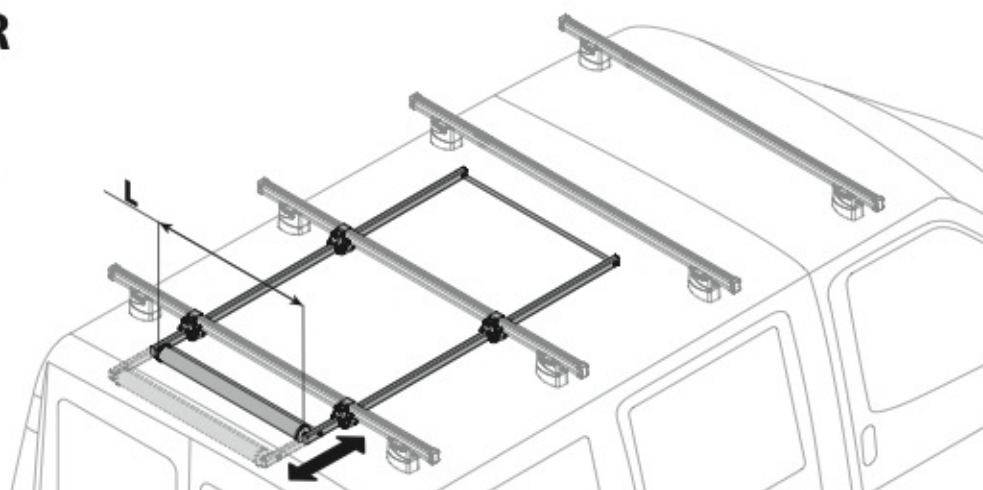

L = 64 cm

N11021

U-7

L = 96 cm

Acciaio
Steel

Alluminio
Aluminium

NORDRIVE[®]
TRANSPORT SOLUTIONS

is a registered trade mark of
LAMPA S.p.A.
46019 Viadana (MN) ITALY
Ditta certificata UNI EN ISO 9001:2008
www.nordrive.it
www.lampa.it