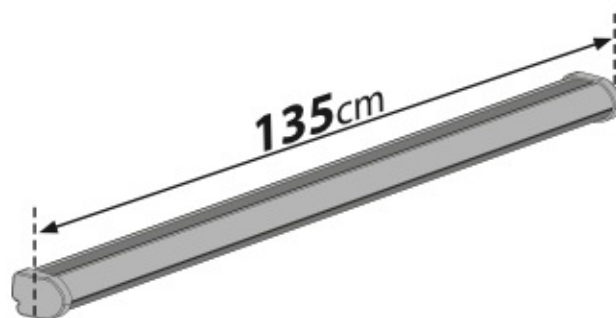

Kargo-Plus series

Alluminio / Aluminium

Art. **N10035** x3

NORDRIVE®
TRANSPORT SOLUTIONS