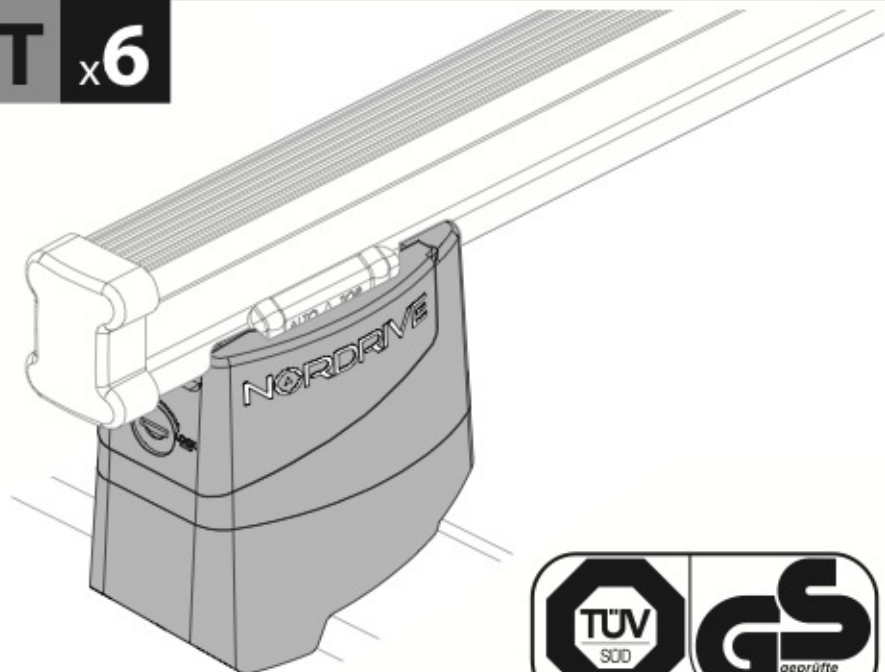

Art. **N30263**

KIT x6

NISSAN NV200

2009 →

(I) PER (GB) FOR (F) POUR (D) FÜR