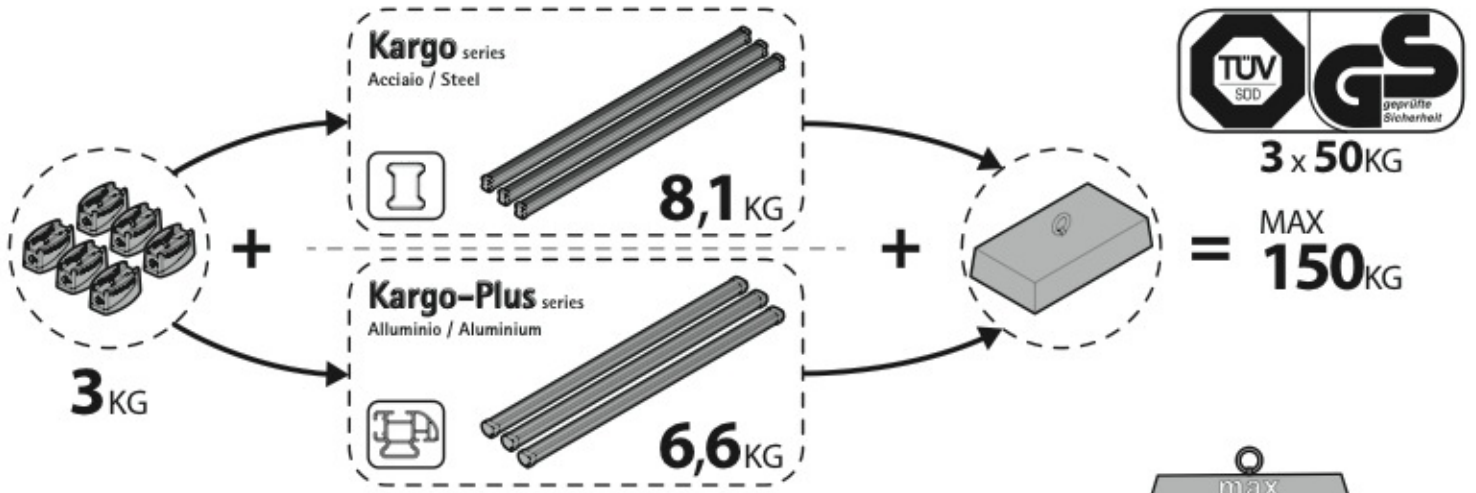

Kargo-Plus series

Alluminio / Aluminium

Art. **N10035** x3

NORDRIVE[®]
TRANSPORT SOLUTIONS

max:
???kg

NORDRIVE®

TRANSPORT SOLUTIONS

Art. **N30263**