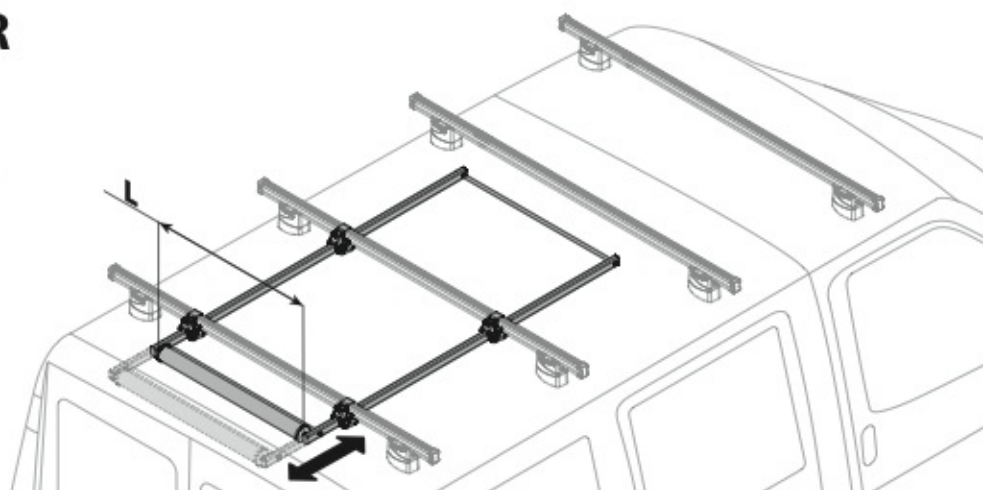

U-7

L = 96 cm

Acciaio
Steel

Alluminio
Aluminium

NORDRIVE[®]
TRANSPORT SOLUTIONS

is a registered trade mark of
LAMPA S.p.A.
46019 Viadana (MN) ITALY
Ditta certificata UNI EN ISO 9001:2008
www.nordrive.it
www.lampa.it