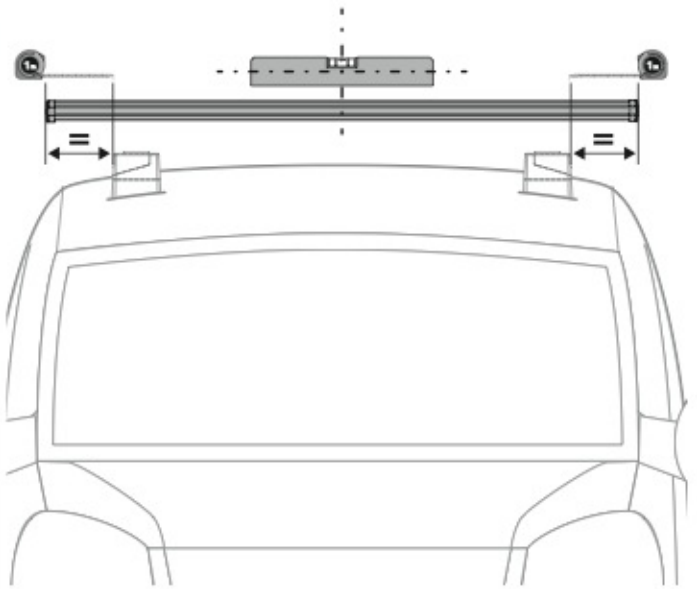

Kargo series

Acciaio / Steel

4