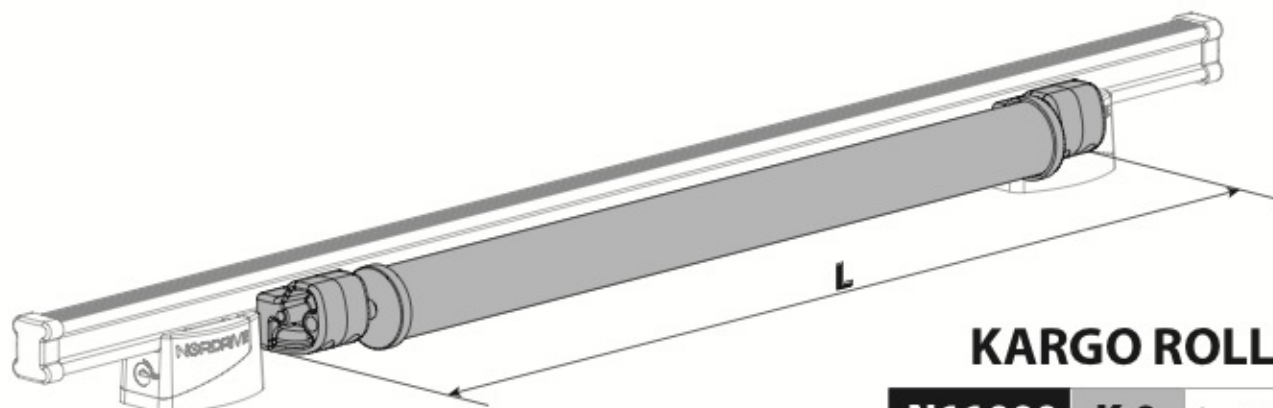

OPTIONALS

Kargo series

Acciaio / Steel

KARGO ROLLER

N11000	K-0	L = 64 cm
N11003	K-7	L = 96 cm