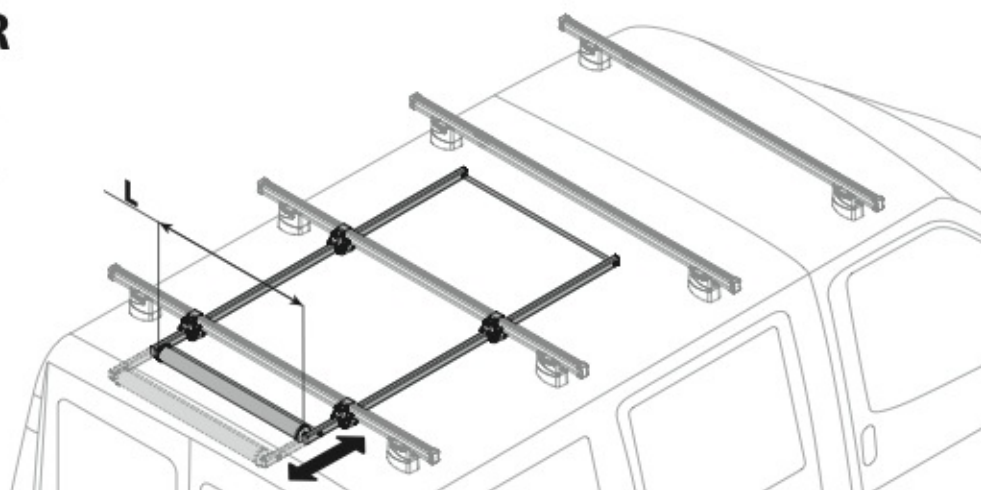

U-7

L = 96 cm

Acciaio
Steel

Alluminio
Aluminium

NORDDRIVE[®]
TRANSPORT SOLUTIONS

is a registered trade mark of
LAMPA S.p.A.
46019 Viadana (MN) ITALY
Ditta certificata UNI EN ISO 9001:2008
www.nordrive.it
www.lampa.it