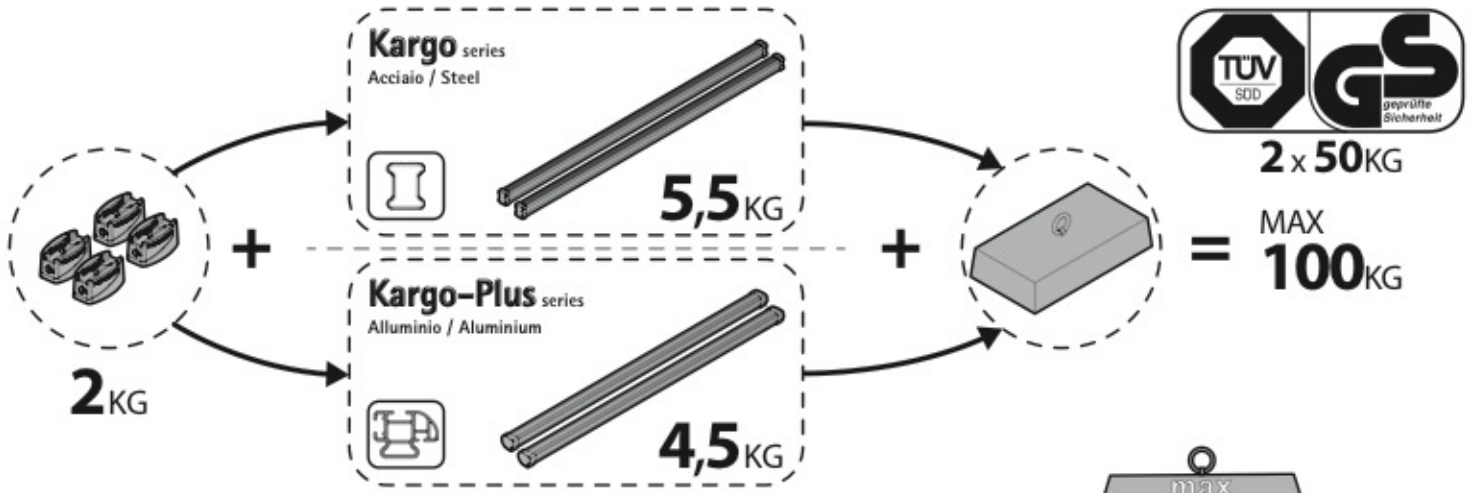

Kargo-Plus series

Alluminio / Aluminium

Art. **N10035** x2

NORDRIVE[®]
TRANSPORT SOLUTIONS

max: ???kg

NORDRIVE®

TRANSPORT SOLUTIONS

Art. **N30262**