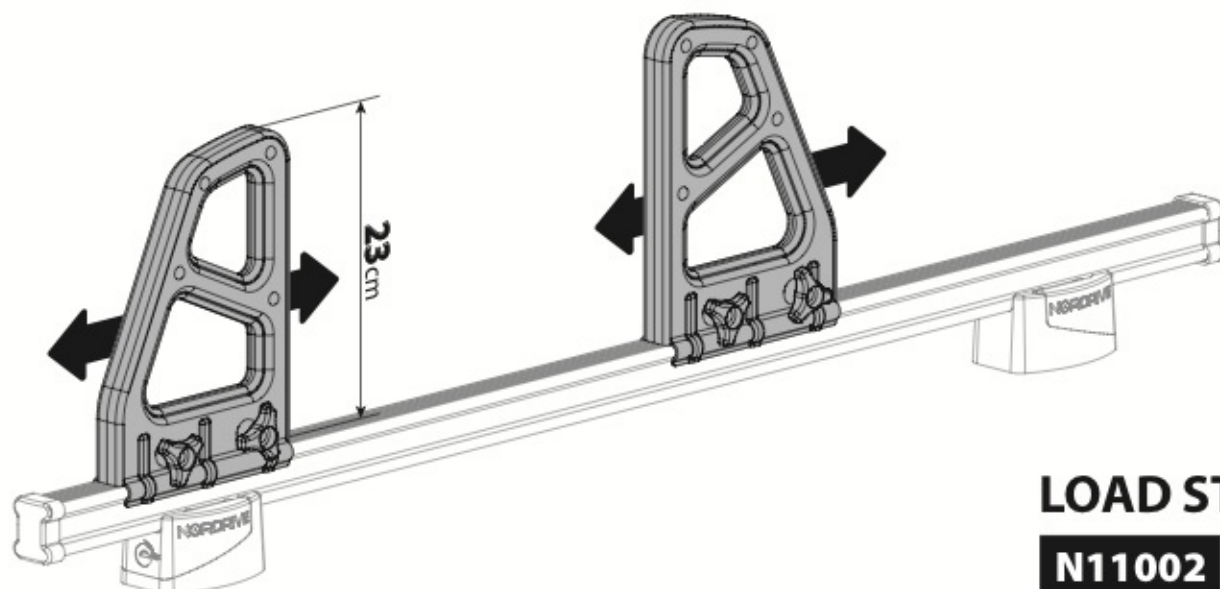

LOAD STOPS

N11002 K-2