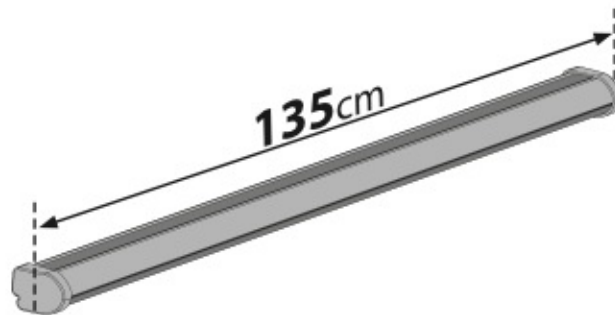

Kargo-Plus series

Alluminio / Aluminium

Art. **N10035** x2

NORDRIVE®
TRANSPORT SOLUTIONS