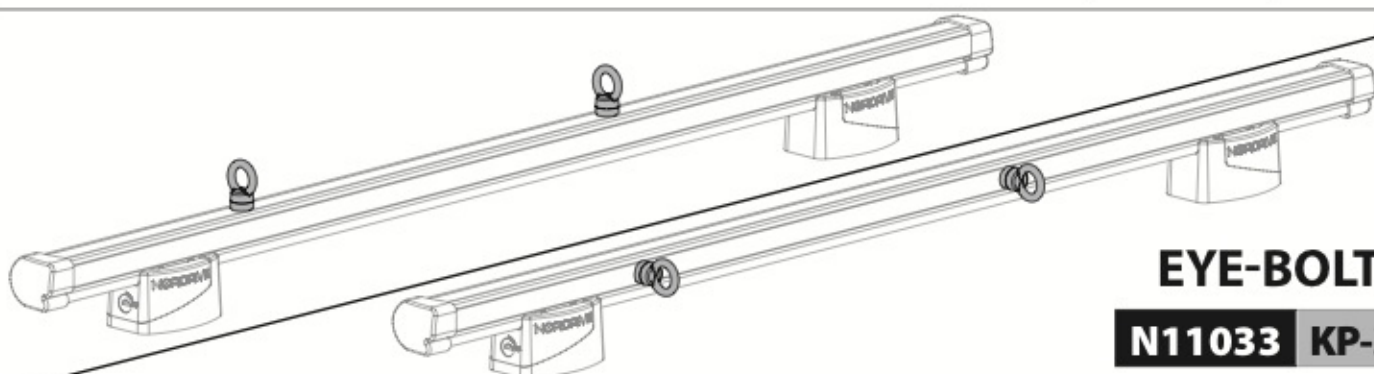

N11030	KP-0	L = 64 cm
N11034	KP-7	L = 96 cm

LOAD STOPS

N11031 KP-1

LOAD STOPS

N11035 KP-20

EYE-BOLTS

N11033 KP-3

OPTIONALS