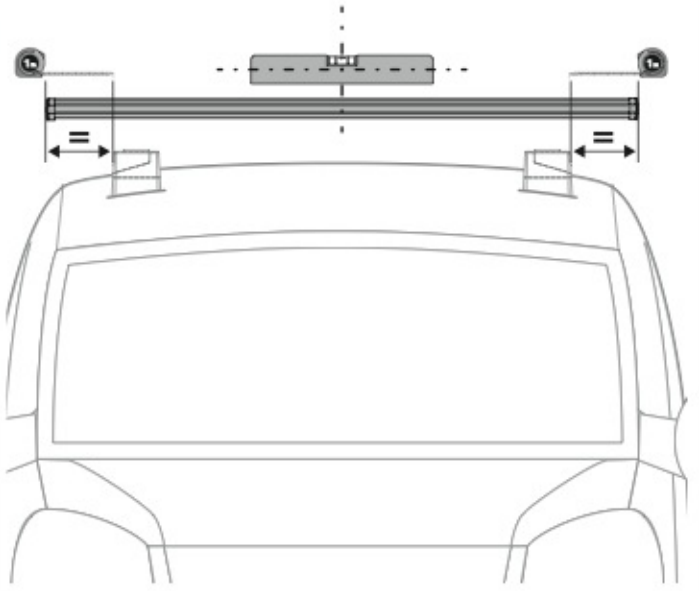

Kargo series

Acciaio / Steel

4