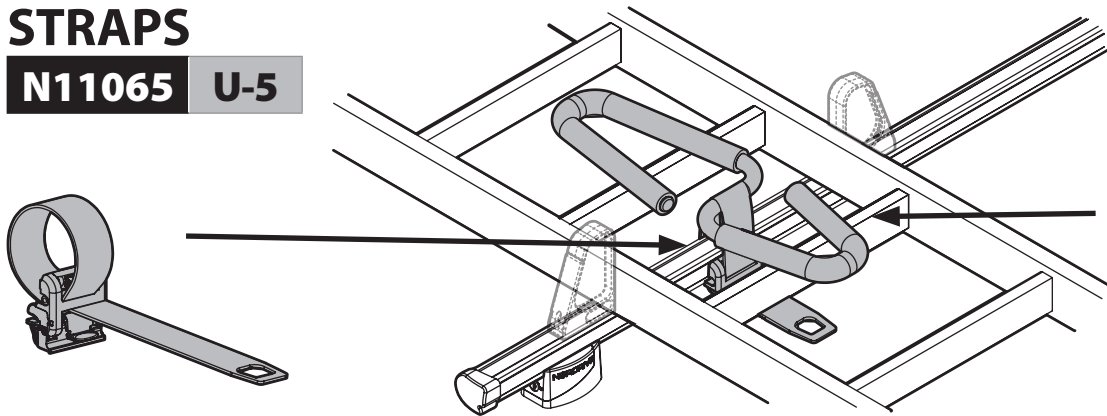

LADDER HOLDER STRAPS

N11065 U-5

LADDER STEP ADAPTER

N11067 U-6