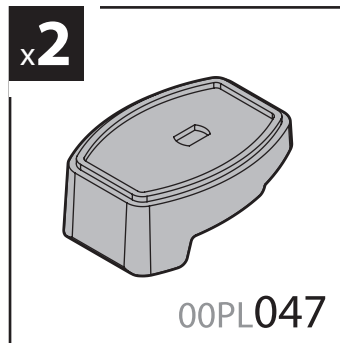

NORDRIVE®

TRANSPORT SOLUTIONS

Art. **N30222**