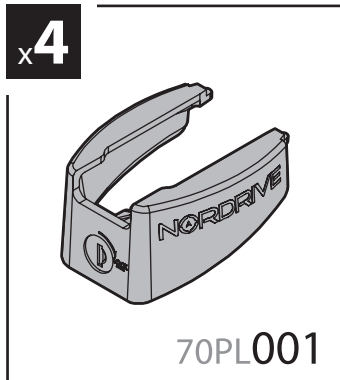

NORDRIVE®

TRANSPORT SOLUTIONS

Art. **N30222**