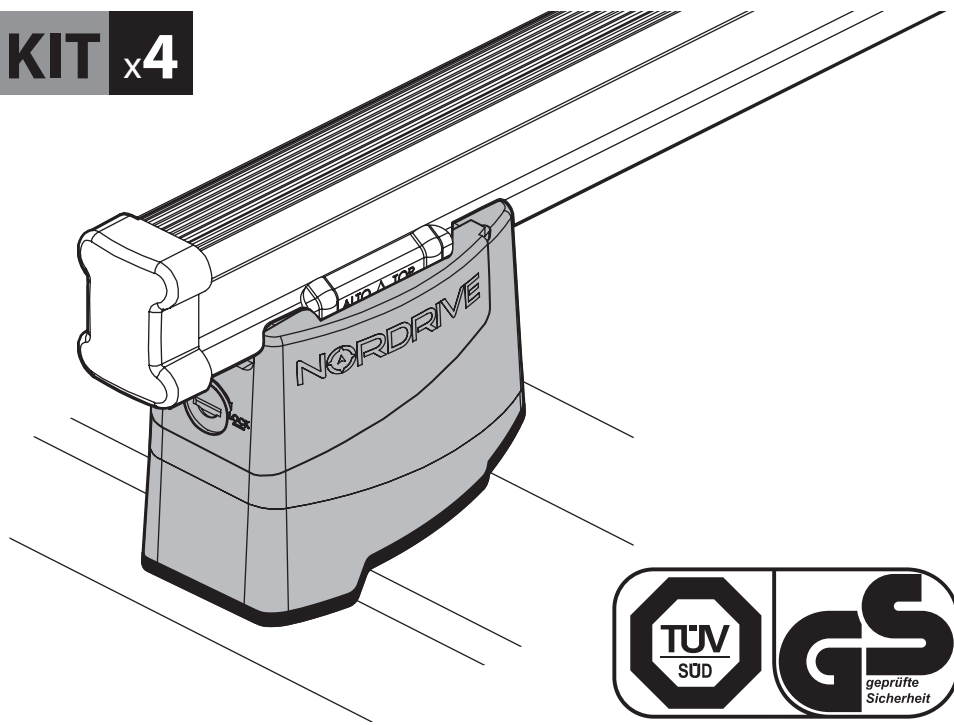

Art. **N30222**

MERCEDES CITAN

10/12→

COMPACT (L = 2313mm)
LONG (L = 2697mm)

RENAULT KANGOO

02/08→

EXPRESS COMPACT (L = 2313mm)
EXPRESS (L = 2697mm)

KIT x4