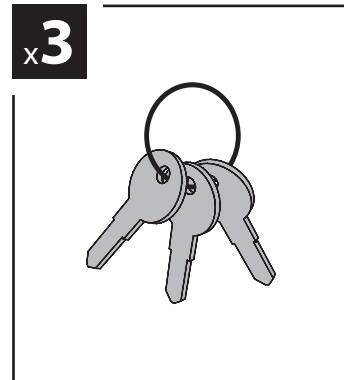

NORDRIVE®

TRANSPORT SOLUTIONS

Art. **N30222**