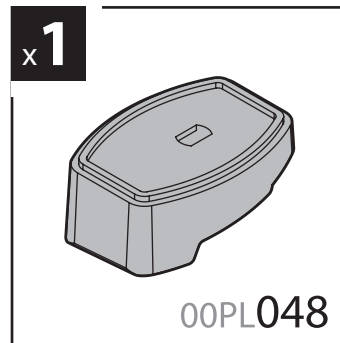

NORDRIVE®

TRANSPORT SOLUTIONS

Art. **N30222**