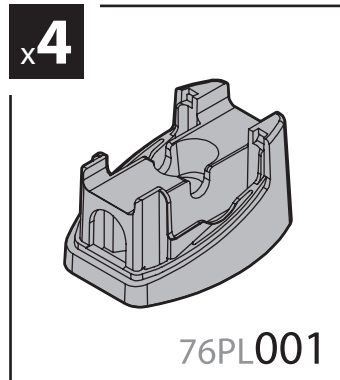

NORDRIVE®

TRANSPORT SOLUTIONS

Art. **N30222**