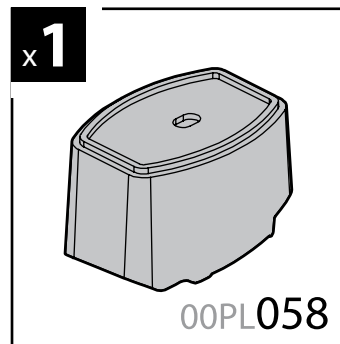

NORDRIVE®

TRANSPORT SOLUTIONS

Art. **N30203**