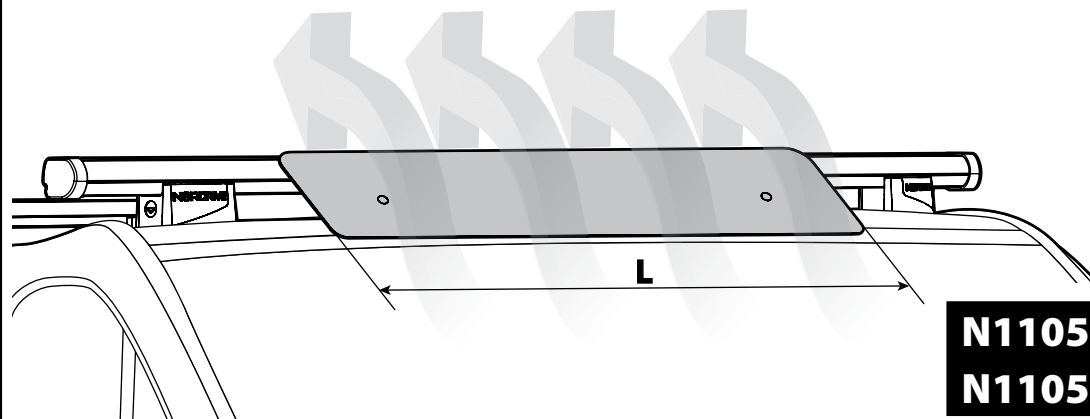

SPOILER

N11057 KP-9 L = 95 cm

N11058 KP-11 L = 110 cm