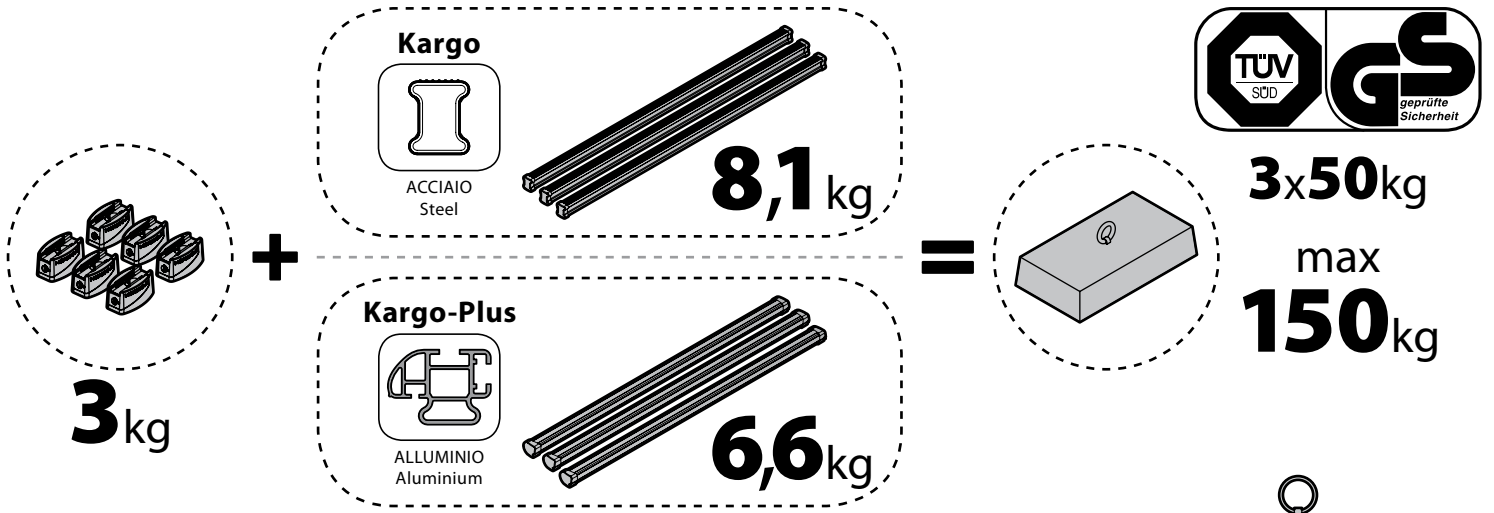

SAFETY REGULATIONS

Safety regulations

NORME DI SICUREZZA