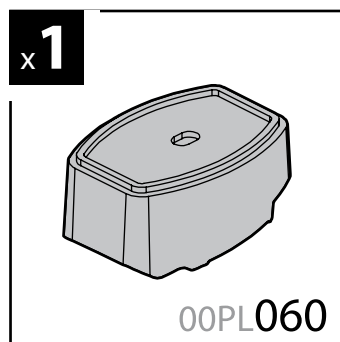

NORDRIVE®

TRANSPORT SOLUTIONS

Art. **N30203**