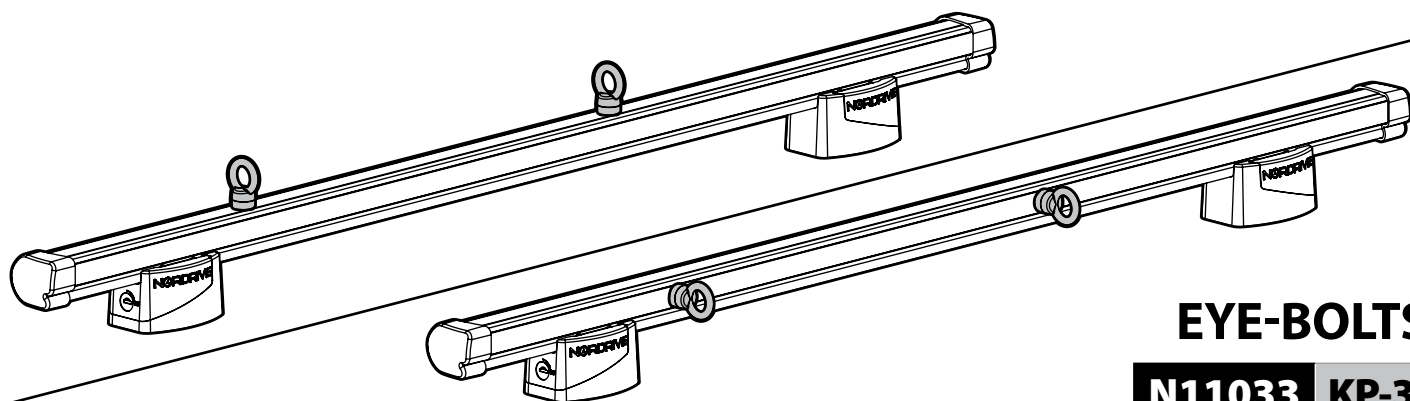

EYE-BOLTS

N11033 KP-3