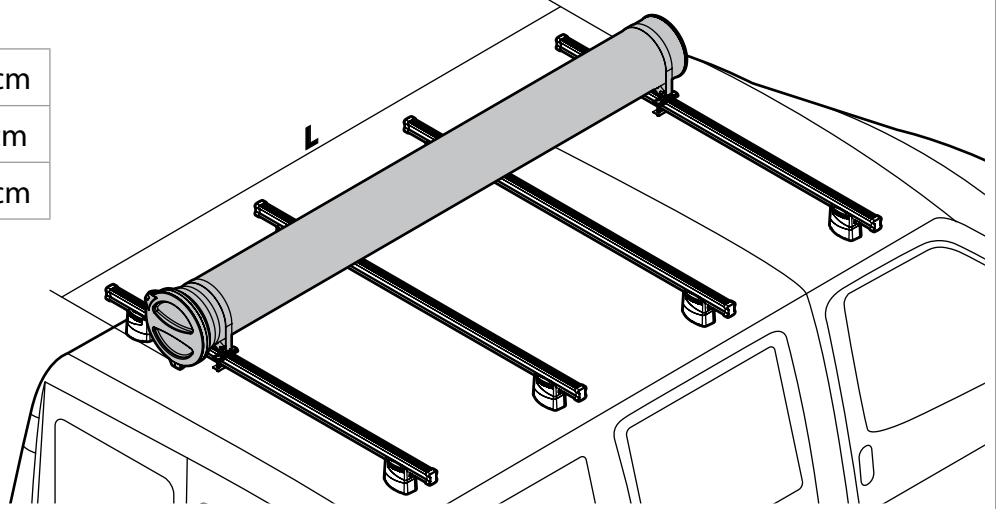

Kargo series

Acciaio / Steel

Kargo-Plus
series

Alluminio / Aluminium

KARGO-TUBE

N11050	T200	L = 205 cm
N11051	T300	L = 305 cm
N11052	T400	L = 405 cm

LADDER HOLDER STRAPS

N11065 U-5