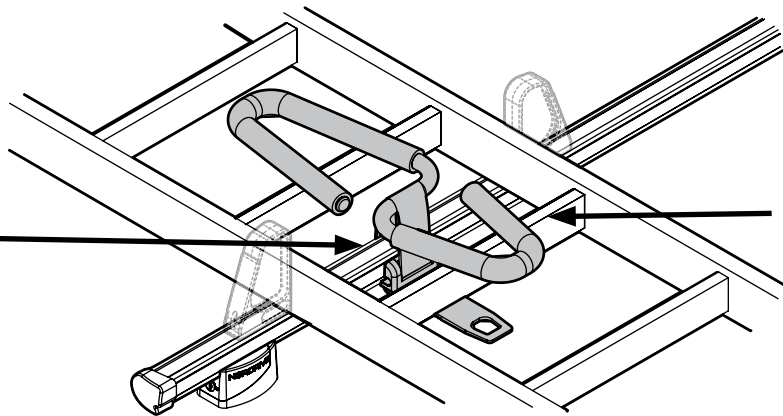

Kargo series

Acciaio / Steel

Kargo-Plus
series

Alluminio / Aluminium

KARGO-TUBE

N11050	T200	L = 205 cm
N11051	T300	L = 305 cm
N11052	T400	L = 405 cm

LADDER HOLDER STRAPS

N11065 U-5