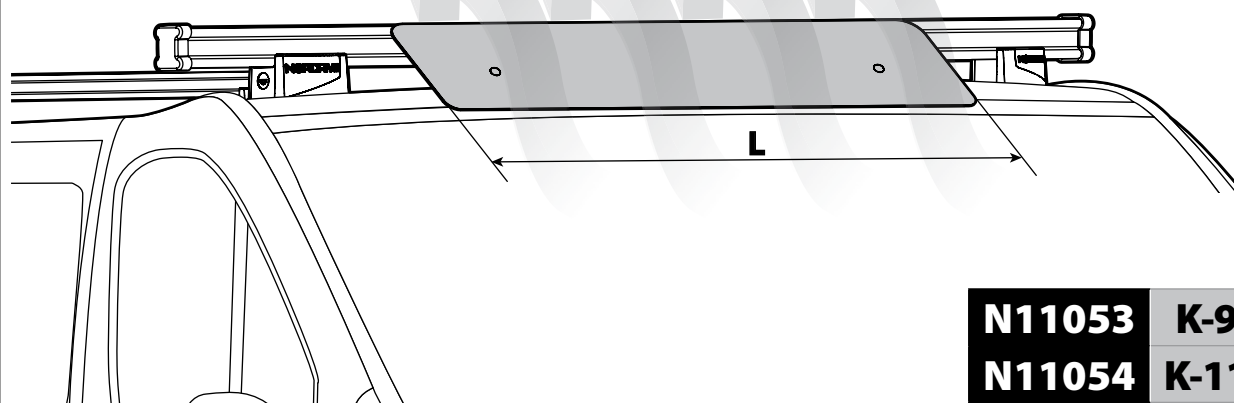

Kargo series

Acciaio / Steel

KARGO ROLLER

N11000	K-0	L = 64 cm
N11003	K-7	L = 96 cm

LOAD STOPS

N11001 K-1

LOAD STOPS

N11002 K-2