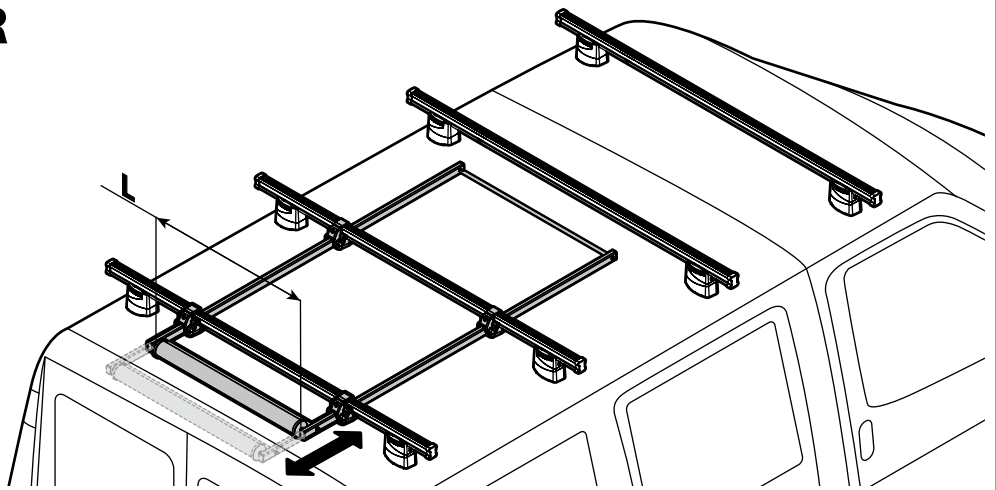

EXTENSION ROLLER

N11020	U-0	L = 64 cm
N11021	U-7	L = 96 cm

NORDRIVE®
TRANSPORT SOLUTIONS

NORDRIVE® is a registered trademark of
LAMPA S.p.A.
Via G. Rossa 53/55, 46019 Viadana (MN) ITALY
Tel. +39 0375 820700
UNI EN ISO 9001:2008 Certified Company
www.nordrive.it
www.lampa.it

91CA0331 r06