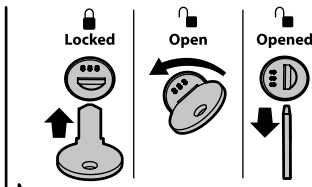

NORDDRIVE®

TRANSPORT SOLUTIONS

Art. **N30172**