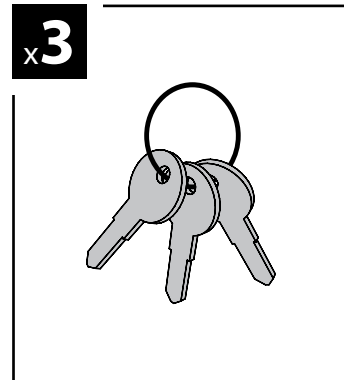

NORDDRIVE®

TRANSPORT SOLUTIONS

Art. **N30172**