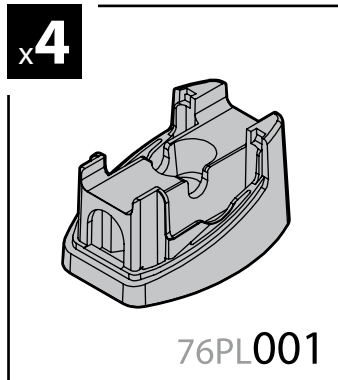

NORDDRIVE®

TRANSPORT SOLUTIONS

Art. **N30172**