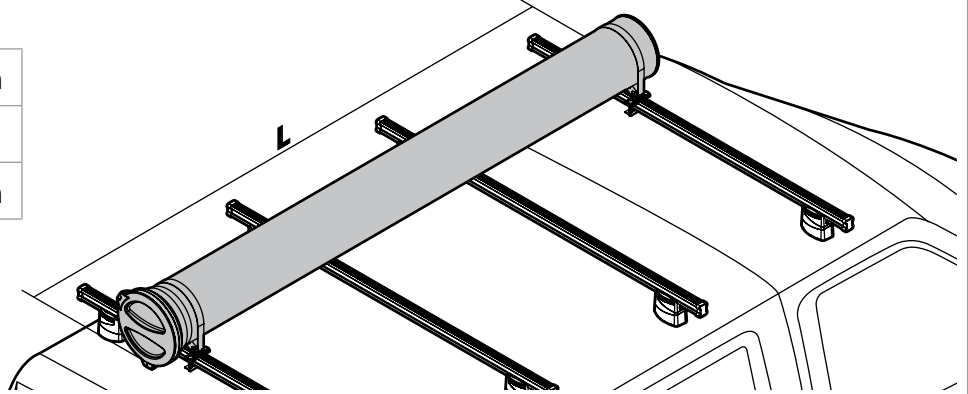

OPTIONALS PER / FOR / FÜR:

Kargo series

Acciaio / Steel

Kargo-Plus series

Alluminio / Aluminium

KARGO-TUBE

N11050	T200	L = 205 cm
N11051	T300	L = 305 cm
N11052	T400	L = 405 cm