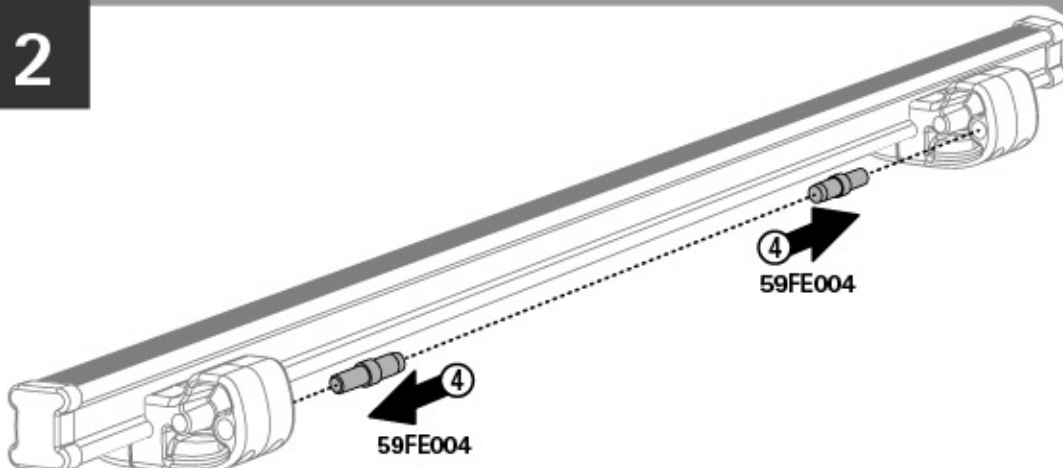

58GR0003 x1

64cm

Safety regulations

NORDRIVE

1

2

ATTENZIONE
WARNING

OPTIONALS