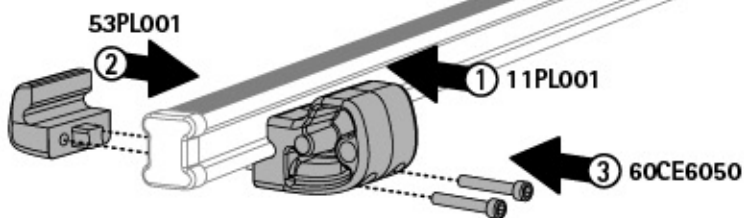

58GR0003 x1

64cm

Safety regulations

NORDRIVE

1

2

ATTENZIONE
WARNING

OPTIONALS