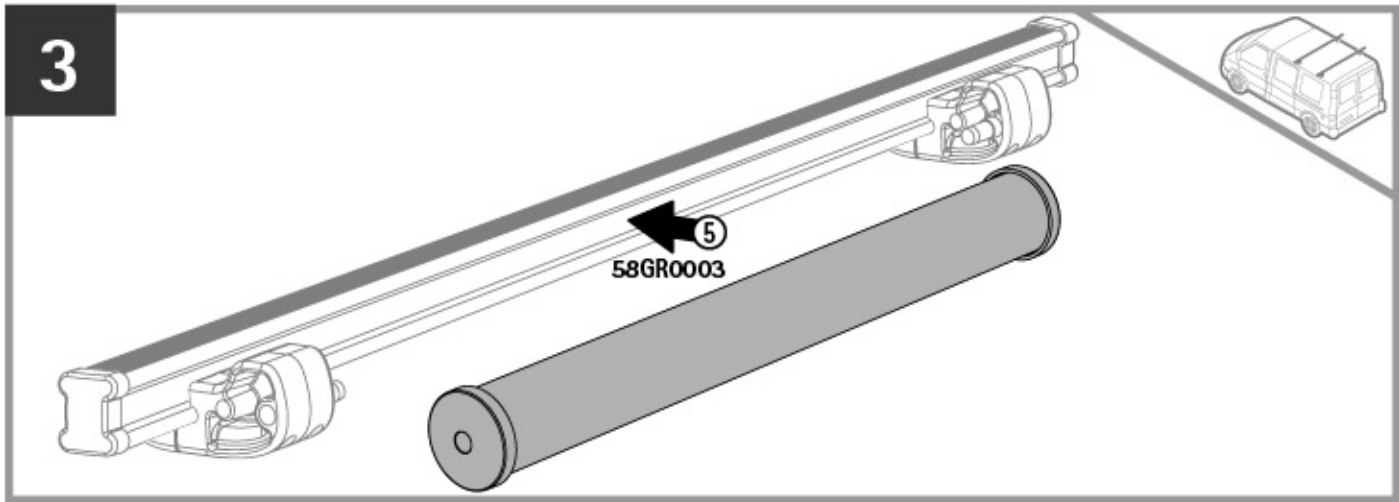

58GR0003 x1

64cm

Safety regulations

NORDRIVE

1

2

ATTENZIONE
WARNING

OPTIONALS