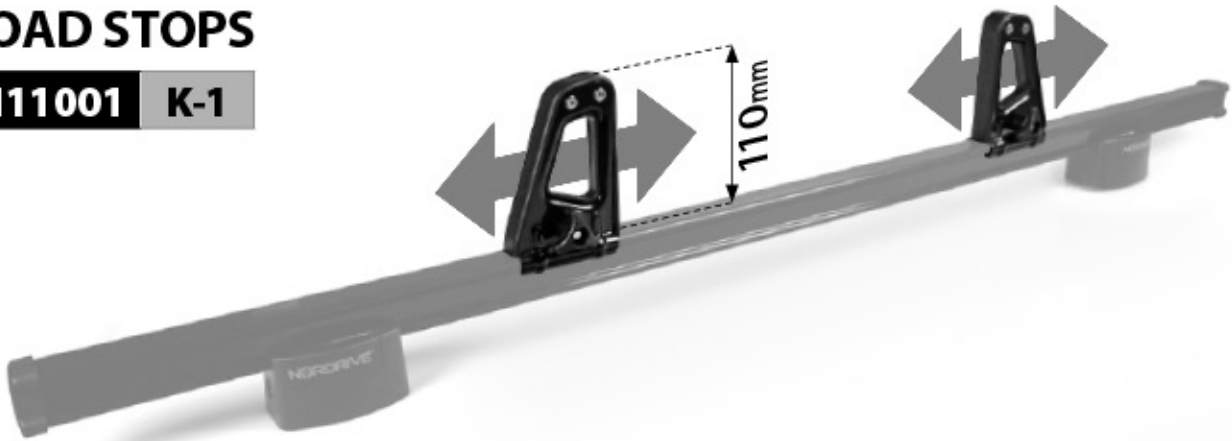

OPTIONALS

LOAD STOPS

N11001 K-1