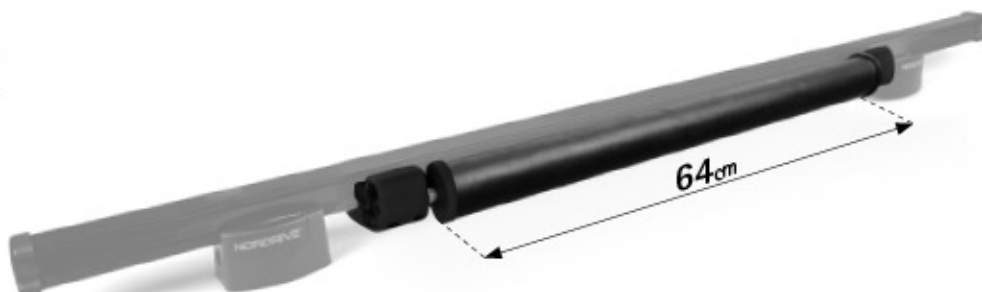

① ADATTO PER

② SUITABLE FOR

Kargo series

Acciaio / Steel

NORDDRIVE[®]
TRANSPORT SOLUTIONS

ART. N11000

K-0

64cm