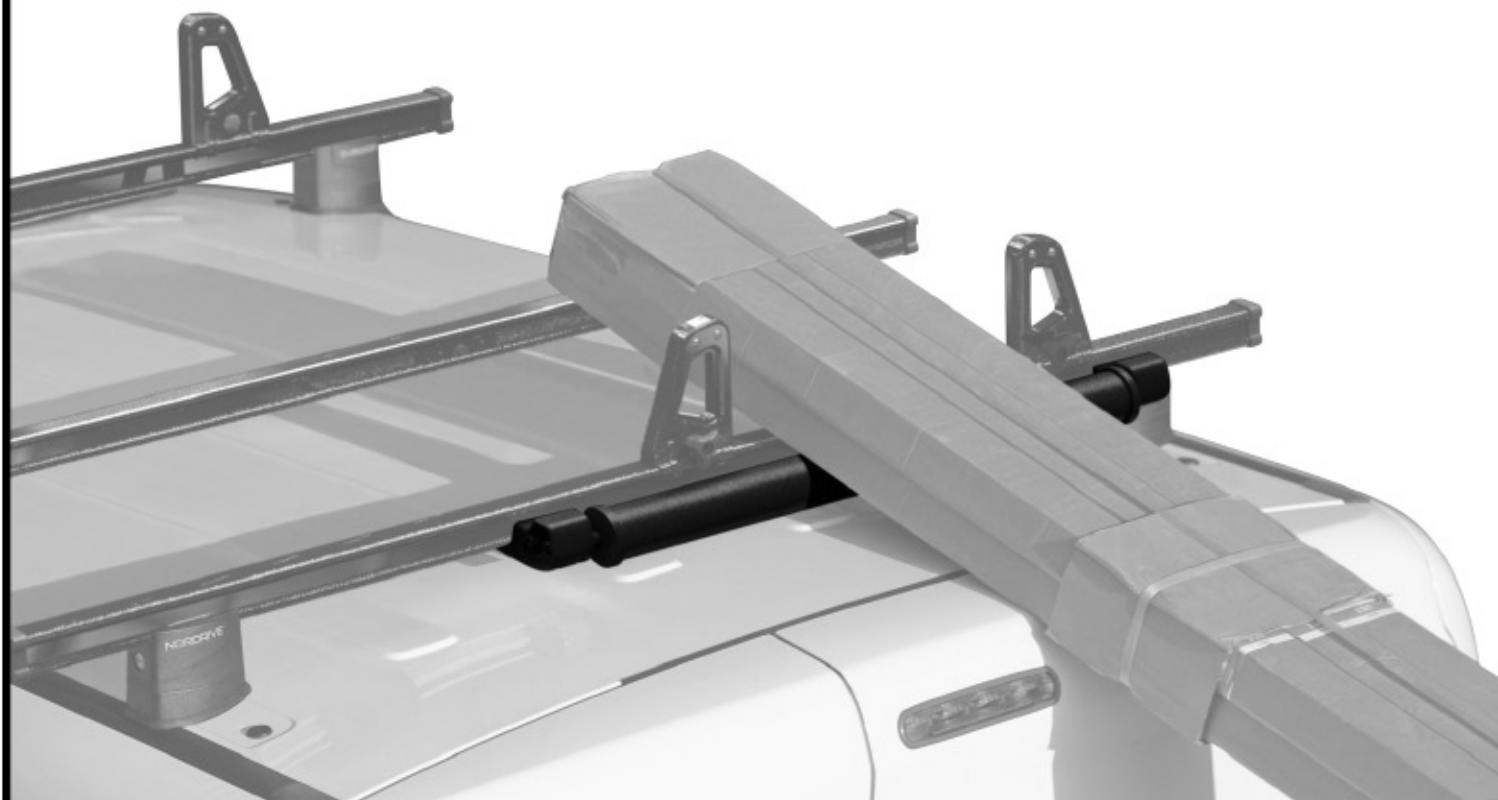

① ADATTO PER

② SUITABLE FOR

Kargo series

Acciaio / Steel

NORDDRIVE[®]
TRANSPORT SOLUTIONS

ART. N11000

K-0

64cm