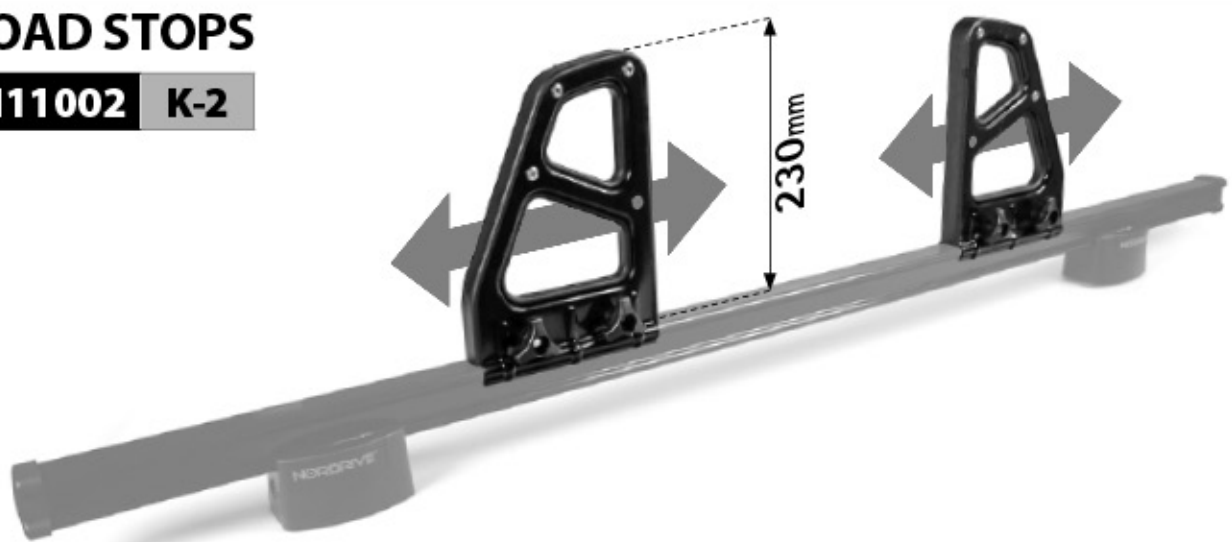

LOAD STOPS

N11002 K-2