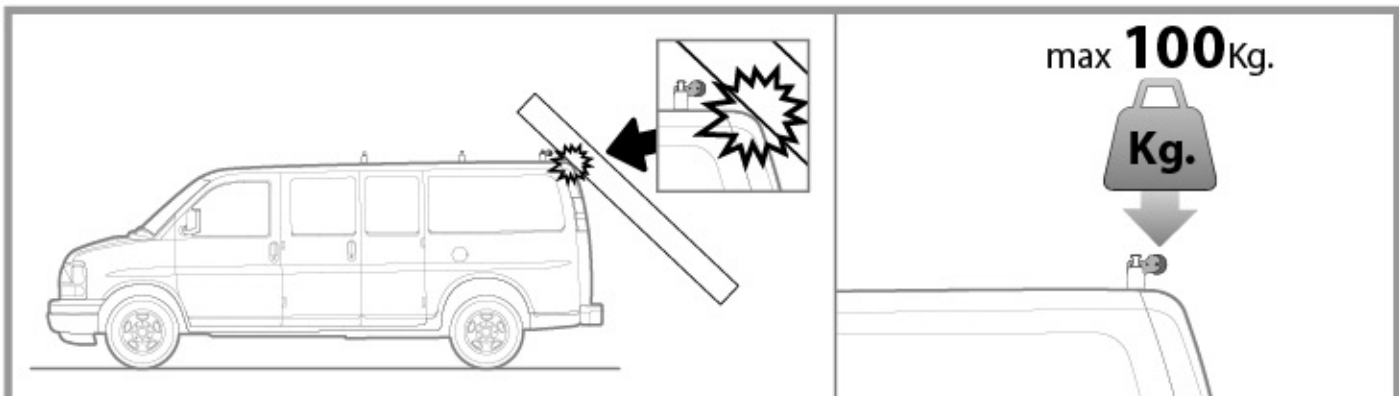

58GR0003 x1

64cm

Safety regulations

NORDRIVE

1

2

ATTENZIONE
WARNING

OPTIONALS